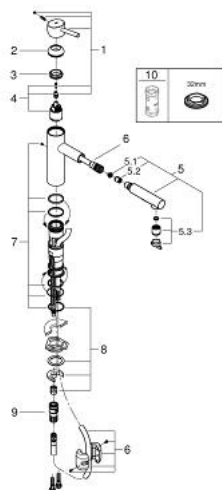

31 453 DC1 **CONCETTO SINGLE-LEVER SINK MIXER 1/2"**

PRODUCT DESCRIPTION

- Colour: supersteel
- medium spout
- single hole installation
- GROHE SilkMove 35 mm ceramic cartridge
- GROHE LongLife finish
- flow straightener
- adjustable flow rate limiter
- swivel cast spout
- swivel area 100°
- Pull-Out spray for greater flexibility
- Dual Spray - switch between mousseur and spray
- automatic returning
- GROHE SpeedClean - effortless limescale removal
- integrated non-return valve
- diverter: laminar spray/SpeedClean shower jet
- automatic return to laminar spray
- flexible connection hoses
- rapid installation system
- protected against backflow
- GROHE SuperSteel Infinity Finish
- flow rate 5.7 l/min

31 453 DC1 **CONCETTO SINGLE-LEVER SINK MIXER 1/2"**

SPARE PARTS, september 2015 – now

- 1: Lever (Spare part-nr. 46822DC0)
 - 2: Cap (Spare part-nr. 46492DC0)
 - 3: Screw ring (Spare part-nr. 46815000)
 - 4: Cartridge (Spare part-nr. 46374000)
 - 5: Pull-Out spray (Spare part-nr. 46926DC0)
 - 5.1: Dirt strainer (Spare part-nr. 0676800M)
 - 5.2: Non-return valve (Spare part-nr. 08565000)
 - 5.3: Flow straightener (Spare part-nr. 48275000)
 - 6: Hose for sink mixer with pull-out dual spray or mousseur (Spare part-nr. 48293000)
 - 7: Seal kit (Spare part-nr. 46760000)
 - 8: Shank mounting kit (Spare part-nr. 46346000)
 - 9: Quick coupling (Spare part-nr. 64999000)
 - 10: Socket spanner (Spare part-nr. 19332000)*
- * Optional accessories