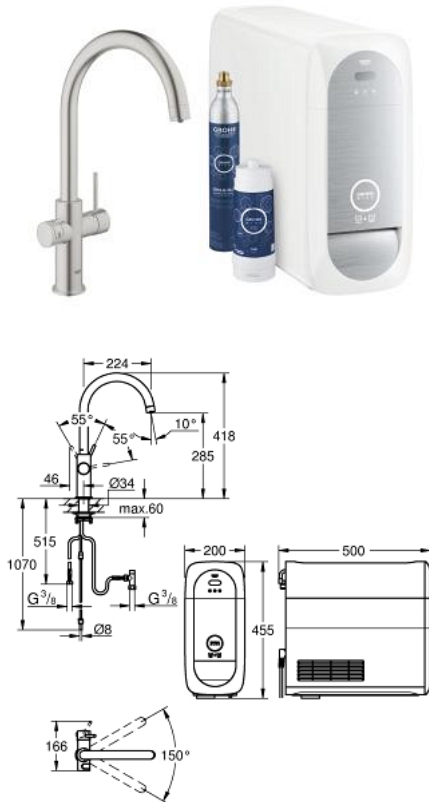

## 31 455 DC0 GROHE BLUE HOME C-SPOUT STARTER KIT

### PRODUCT DESCRIPTION

- Colour: supersteel
- consisting of:
  - GROHE Blue Home single-lever sink mixer with filter function
  - single hole installation
  - C-spout
  - push buttons for 3 types of filtered and chilled table water
  - still, medium, sparkling
  - GROHE LongLife finish
  - GROHE SilkMove 28 mm ceramic cartridge
  - swivel tubular spout, swivel area 150°
  - separate inner water ways for filtered and non-filtered water
  - flexible connection hoses
  - GROHE Blue Home cooler
  - delivers 3 liters of chilled water per hour
  - 180 Watt cooling unit, 230 V, 50 Hz
  - type of protection IP 21
  - CE approved
  - requires ventilation holes in the bottom of the kitchen cabinet
  - compatible with GROHE Blue filter S-Size, M-Size, GROHE Blue activated carbon filter, GROHE Blue Ultrasafe filter and GROHE Blue Magnesium + Zinc filter
  - GROHE Blue filter S-Size and filter head with flexible water hardness adjustment for regions with water hardness of more than 9° dKH
  - for regions with water hardness below 9° dKH please order activated carbon filter 40 547 001
  - GROHE Blue 425 g CO<sub>2</sub> bottle