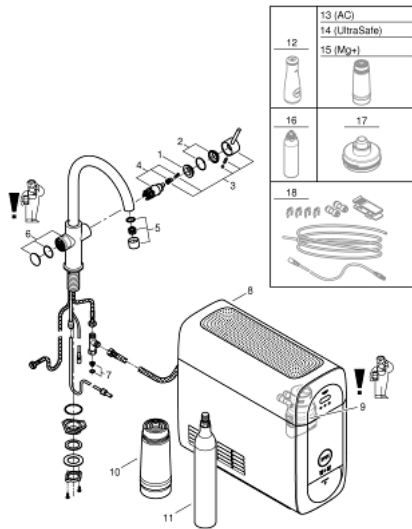

### PRODUCT DESCRIPTION

- Colour: supersteel
- consisting of:
  - GROHE Blue Home single-lever sink mixer with filter function
  - single hole installation
  - C-spout
  - push buttons for 3 types of filtered and chilled table water
  - still, medium, sparkling
  - GROHE LongLife finish
  - GROHE SilkMove 28 mm ceramic cartridge
  - swivel tubular spout, swivel area 150°
  - separate inner water ways for filtered and non-filtered water
  - flexible connection hoses
  - GROHE Blue Home cooler
  - delivers 3 liters of chilled water per hour
  - 180 Watt cooling unit, 230 V, 50 Hz
  - type of protection IP 21
  - CE approved
  - requires ventilation holes in the bottom of the kitchen cabinet
  - compatible with GROHE Blue filter S-Size, M-Size, GROHE Blue activated carbon filter, GROHE Blue Ultrasafe filter and GROHE Blue Magnesium + Zinc filter
  - GROHE Blue filter S-Size and filter head with flexible water hardness adjustment for regions with water hardness of more than 9° dKH
  - for regions with water hardness below 9° dKH please order activated carbon filter 40 547 001
  - GROHE Blue 425 g CO<sub>2</sub> bottle

### SPARE PARTS, september 2014 – now

- 1: Fitting ring (Spare part-nr. 07419000)
- 2: Cap (Spare part-nr. 46581DC0)
- 3: Lever (Spare part-nr. 46957DC0)
- 4: Cartridge (Spare part-nr. 46580000)
- 5: Flow control (Spare part-nr. 48343DC0)
- 6: Operating unit (Spare part-nr. 46958DC0)
- 7: Dirt strainer (Spare part-nr. 47576000)
- 8: Cooler (Spare part-nr. 40711000)
- 9: Filter head (Spare part-nr. 48344000)
- 10: Filter S-Size (Spare part-nr. 40404001)
- 11: Starter kit 425 g CO<sub>2</sub> bottles (4 pieces) (Spare part-nr. 40422000)
- 12: Glass carafe (Spare part-nr. 40405000)\*
- 13: Activated carbon filter (Spare part-nr. 40547001)\*
- 14: Magnesium+ filter (Spare part-nr. 40691001)\*
- 15: Cleaning cartridge (Spare part-nr. 40434001)\*
- 16: Cleaning cartridge adapter (Spare part-nr. 40694000)\*
- 17: Extension set (Spare part-nr. 40843000)\*