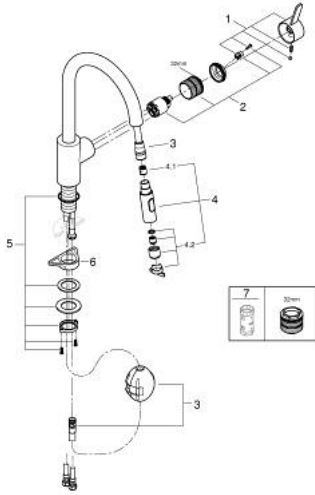

31 481 001 EUROSMART COSMOPOLITAN SINGLE-LEVER SINK MIXER 1/2"

PRODUCT DESCRIPTION

- Colour: chrome
- high spout
- single hole installation
- GROHE LongLife finish
- GROHE SilkMove 35 mm ceramic cartridge
- Easy Docking Function guarantees easy retraction and smooth docking back to the starting position
- Protected Water Ways no contact of water with lead or nickel inside the tap
- Pull-Out spout for greater flexibility
- Dual Spray - switch between laminar spray and SpeedClean shower jet using diverter
- GROHE EcoJoy - Less water, perfect flow
- adjustable flow rate limiter
- swivel tubular spout, swivel area 360°
- protected against backflow
- flexible connection hoses
-
- maximum flow rate (at 3 bar): 9 l/min

31 481 001 **EUROSMART COSMOPOLITAN SINGLE-LEVER SINK MIXER 1/2"**

SPARE PARTS, maj 2022 – now

- 1: Lever (Spare part-nr. 46683000)
 - 2: Cartridge (Spare part-nr. 46374000)
 - 3: Hose for sink mixer with pull-out dual spray or mousseur (Spare part-nr. 48293000)
 - 4: Pull-Out spray (Spare part-nr. 48416000)
 - 4.1: Non-return valve (Spare part-nr. 08565000)
 - 4.2: Flow straightener (Spare part-nr. 48347000)
 - 5: Shank fastening assembly (Spare part-nr. 48384000)
 - 6: Support plate (Spare part-nr. 05334000)
 - 7: Socket spanner (Spare part-nr. 19332000)*
- * Optional accessories