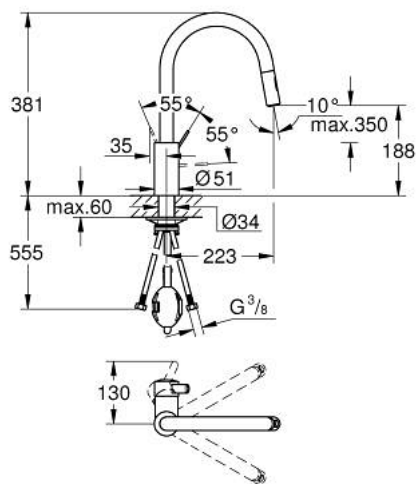

31 481 001 EUROSMART COSMOPOLITAN SINGLE-LEVER SINK MIXER 1/2"

PRODUCT DESCRIPTION

- Colour: chrome
- high spout
- single hole installation
- GROHE LongLife finish
- GROHE SilkMove 35 mm ceramic cartridge
- Easy Docking Function guarantees easy retraction and smooth docking back to the starting position
- Protected Water Ways no contact of water with lead or nickel inside the tap
- Pull-Out spout for greater flexibility
- Dual Spray - switch between laminar spray and SpeedClean shower jet using diverter
- GROHE EcoJoy - Less water, perfect flow
- adjustable flow rate limiter
- swivel tubular spout, swivel area 360°
- protected against backflow
- flexible connection hoses
-
- maximum flow rate (at 3 bar): 9 l/min

31 481 001 **EUROSMART COSMOPOLITAN SINGLE-LEVER SINK MIXER 1/2"**

SPARE PARTS, maj 2022 – now

- 1: Lever (Spare part-nr. 46683000)
 - 2: Cartridge (Spare part-nr. 46374000)
 - 3: Hose for sink mixer with pull-out dual spray or mousseur (Spare part-nr. 48293000)
 - 4: Pull-Out spray (Spare part-nr. 48416000)
 - 4.1: Non-return valve (Spare part-nr. 08565000)
 - 4.2: Flow straightener (Spare part-nr. 48347000)
 - 5: Shank fastening assembly (Spare part-nr. 48384000)
 - 6: Support plate (Spare part-nr. 05334000)
 - 7: Socket spanner (Spare part-nr. 19332000)*
- * Optional accessories