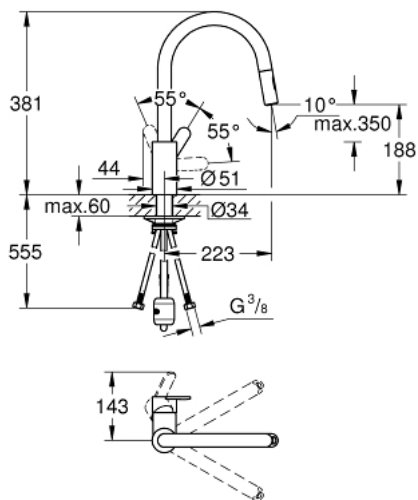

31 482 003 EUROSTYLE COSMOPOLITAN SINGLE-LEVER SINK MIXER 1/2"

PRODUCT DESCRIPTION

- Colour: chrome
- high spout
- single hole installation
- GROHE LongLife finish
- GROHE SilkMove 35 mm ceramic cartridge
- Easy Docking Function guarantees easy retraction and smooth docking back to the starting position
- Protected Water Ways no contact of water with lead or nickel inside the tap
- Pull-Out spout for greater flexibility
- Dual Spray - switch between laminar spray and SpeedClean shower jet using diverter
- adjustable flow rate limiter
- swivel tubular spout, swivel area 360°
- protected against backflow
- flexible connection hoses
-

31 482 003 **EUROSTYLE COSMOPOLITAN SINGLE-LEVER SINK MIXER 1/2"**

SPARE PARTS, maj 2022 – now

- 1: Lever (Spare part-nr. 46750000)
 - 2: Cartridge (Spare part-nr. 46374000)
 - 3: Hose for sink mixer with pull-out dual spray or mousseur (Spare part-nr. 48293000)
 - 4: Pull-Out spray (Spare part-nr. 48416000)
 - 4.1: Non-return valve (Spare part-nr. 08565000)
 - 4.2: Flow straightener (Spare part-nr. 48347000)
 - 5: Shank fastening assembly (Spare part-nr. 48384000)
 - 6: Support plate (Spare part-nr. 05334000)
 - 7: Socket spanner (Spare part-nr. 19332000)*
- * Optional accessories