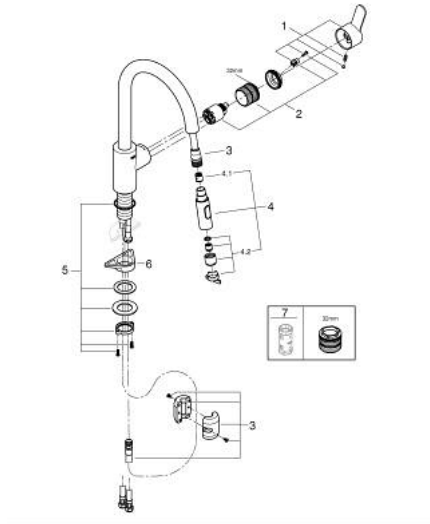

31 482 003 EUROSTYLE COSMOPOLITAN SINGLE-LEVER SINK MIXER 1/2"

PRODUCT DESCRIPTION

- Colour: chrome
- high spout
- single hole installation
- GROHE LongLife finish
- GROHE SilkMove 35 mm ceramic cartridge
- Easy Docking Function guarantees easy retraction and smooth docking back to the starting position
- Protected Water Ways no contact of water with lead or nickel inside the tap
- Pull-Out spout for greater flexibility
- Dual Spray - switch between laminar spray and SpeedClean shower jet using diverter
- adjustable flow rate limiter
- swivel tubular spout, swivel area 360°
- protected against backflow
- flexible connection hoses
-

31 482 003 **EUROSTYLE COSMOPOLITAN SINGLE-LEVER SINK MIXER 1/2"**

SPARE PARTS, maj 2022 – now

- 1: Lever (Spare part-nr. 46750000)
 - 2: Cartridge (Spare part-nr. 46374000)
 - 3: Hose for sink mixer with pull-out dual spray or mousseur (Spare part-nr. 48293000)
 - 4: Pull-Out spray (Spare part-nr. 48416000)
 - 4.1: Non-return valve (Spare part-nr. 08565000)
 - 4.2: Flow straightener (Spare part-nr. 48347000)
 - 5: Shank fastening assembly (Spare part-nr. 48384000)
 - 6: Support plate (Spare part-nr. 05334000)
 - 7: Socket spanner (Spare part-nr. 19332000)*
- * Optional accessories