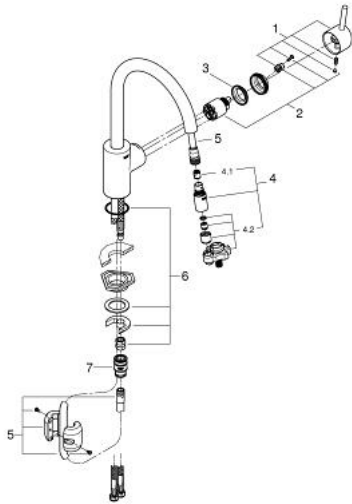

31 483 001 **CONCETTO SINGLE-LEVER SINK MIXER 1/2"**

PRODUCT DESCRIPTION

- Colour: chrome
- high spout
- single hole installation
- GROHE LongLife finish
- GROHE SilkMove 35 mm ceramic cartridge
- Pull-Out spout for greater flexibility
- flow straightener
- laminar spray
- diverter: laminar spray/SpeedClean shower jet
- automatic return to laminar spray
- adjustable flow rate limiter
- swivel tubular spout, swivel area 360°
- protected against backflow
- flexible connection hoses
- rapid installation system

31 483 001 **CONCETTO SINGLE-LEVER SINK MIXER 1/2"**

SPARE PARTS, april 2015 – now

- 1: Lever (Spare part-nr. 46754000)
- 2: Cartridge (Spare part-nr. 46374000)
- 3: Screw coupling (Spare part-nr. 46460000)
- 4: Pull-Out spray (Spare part-nr. 46857000)
- 4.1: Non-return valve (Spare part-nr. 08565000)
- 4.2: Flow straightener (Spare part-nr. 13997000)
- 5: Hose for sink mixer with pull-out dual spray or mousseur (Spare part-nr. 48293000)
- 6: Shank mounting kit (Spare part-nr. 46346000)
- 7: Quick coupling (Spare part-nr. 46338000)