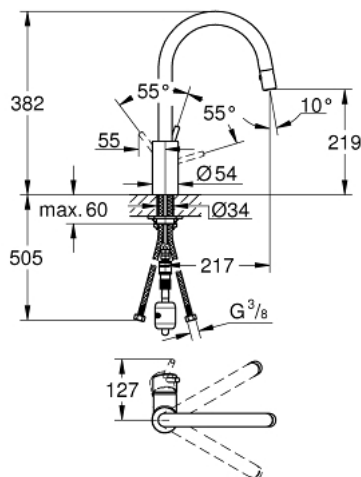

31 483 001 **CONCETTO SINGLE-LEVER SINK MIXER 1/2"**

PRODUCT DESCRIPTION

- Colour: chrome
- high spout
- single hole installation
- GROHE LongLife finish
- GROHE SilkMove 35 mm ceramic cartridge
- Pull-Out spout for greater flexibility
- flow straightener
- laminar spray
- diverter: laminar spray/SpeedClean shower jet
- automatic return to laminar spray
- adjustable flow rate limiter
- swivel tubular spout, swivel area 360°
- protected against backflow
- flexible connection hoses
- rapid installation system

31 483 001 **CONCETTO SINGLE-LEVER SINK MIXER 1/2"**

SPARE PARTS, april 2015 – now

- 1: Lever (Spare part-nr. 46754000)
- 2: Cartridge (Spare part-nr. 46374000)
- 3: Screw coupling (Spare part-nr. 46460000)
- 4: Pull-Out spray (Spare part-nr. 46857000)
- 4.1: Non-return valve (Spare part-nr. 08565000)
- 4.2: Flow straightener (Spare part-nr. 13997000)
- 5: Hose for sink mixer with pull-out dual spray or mousseur (Spare part-nr. 48293000)
- 6: Shank mounting kit (Spare part-nr. 46346000)
- 7: Quick coupling (Spare part-nr. 46338000)