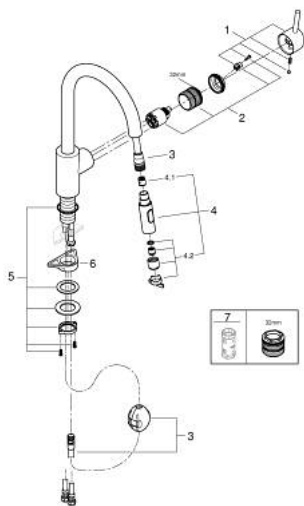

31 483 002 **CONCETTO SINGLE-LEVER SINK MIXER 1/2"**

PRODUCT DESCRIPTION

- Colour: chrome
- high spout
- single hole installation
- GROHE LongLife finish
- GROHE SilkMove 35 mm ceramic cartridge
- Easy Docking Function guarantees easy retraction and smooth docking back to the starting position
- Protected Water Ways no contact of water with lead or nickel inside the tap
- Pull-Out spout for greater flexibility
- Dual Spray - switch between laminar spray and SpeedClean shower jet using diverter
- adjustable flow rate limiter
- swivel tubular spout, swivel area 360°
- protected against backflow
- flexible connection hoses
-
- maximum flow rate (at 3 bar): 9.5 l/min

31 483 002 **CONCETTO SINGLE-LEVER SINK MIXER 1/2"**

SPARE PARTS, maj 2022 – now

- 1: Lever (Spare part-nr. 46754000)
 - 2: Cartridge (Spare part-nr. 46374000)
 - 3: Hose for sink mixer with pull-out dual spray or mousseur (Spare part-nr. 48293000)
 - 4: Pull-Out spray (Spare part-nr. 48416000)
 - 4.1: Non-return valve (Spare part-nr. 08565000)
 - 4.2: Flow straightener (Spare part-nr. 48347000)
 - 5: Shank fastening assembly (Spare part-nr. 48384000)
 - 6: Support plate (Spare part-nr. 05334000)
 - 7: Socket spanner (Spare part-nr. 19332000)*
- * Optional accessories