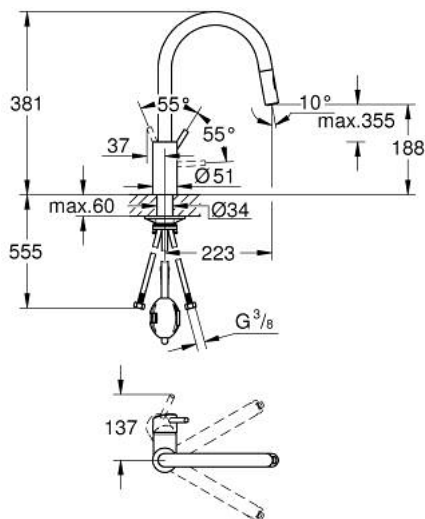

31 483 002 **CONCETTO SINGLE-LEVER SINK MIXER 1/2"**

PRODUCT DESCRIPTION

- Colour: chrome
- high spout
- single hole installation
- GROHE LongLife finish
- GROHE SilkMove 35 mm ceramic cartridge
- Easy Docking Function guarantees easy retraction and smooth docking back to the starting position
- Protected Water Ways no contact of water with lead or nickel inside the tap
- Pull-Out spout for greater flexibility
- Dual Spray - switch between laminar spray and SpeedClean shower jet using diverter
- adjustable flow rate limiter
- swivel tubular spout, swivel area 360°
- protected against backflow
- flexible connection hoses
-
- maximum flow rate (at 3 bar): 9.5 l/min

31 483 002 **CONCETTO SINGLE-LEVER SINK MIXER 1/2"**

SPARE PARTS, maj 2022 – now

- 1: Lever (Spare part-nr. 46754000)
 - 2: Cartridge (Spare part-nr. 46374000)
 - 3: Hose for sink mixer with pull-out dual spray or mousseur (Spare part-nr. 48293000)
 - 4: Pull-Out spray (Spare part-nr. 48416000)
 - 4.1: Non-return valve (Spare part-nr. 08565000)
 - 4.2: Flow straightener (Spare part-nr. 48347000)
 - 5: Shank fastening assembly (Spare part-nr. 48384000)
 - 6: Support plate (Spare part-nr. 05334000)
 - 7: Socket spanner (Spare part-nr. 19332000)*
- * Optional accessories