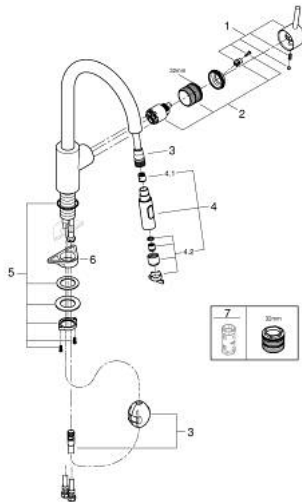

31 483 DC2 **CONCETTO SINGLE-LEVER SINK MIXER 1/2"**

PRODUCT DESCRIPTION

- Colour: supersteel
- high spout
- single hole installation
- GROHE LongLife finish
- GROHE SilkMove 35 mm ceramic cartridge
- Easy Docking Function guarantees easy retraction and smooth docking back to the starting position
- Protected Water Ways no contact of water with lead or nickel inside the tap
- Pull-Out spout for greater flexibility
- Dual Spray - switch between laminar spray and SpeedClean shower jet using diverter
- adjustable flow rate limiter
- swivel tubular spout, swivel area 360°
- protected against backflow
- flexible connection hoses
-
- maximum flow rate (at 3 bar): 9.5 l/min

31 483 DC2 **CONCETTO SINGLE-LEVER SINK MIXER 1/2"**

SPARE PARTS, maj 2022 – now

- 1: Lever (Spare part-nr. 46754DC0)
 - 2: Cartridge (Spare part-nr. 46374000)
 - 3: Hose for sink mixer with pull-out dual spray or mousseur (Spare part-nr. 48293000)
 - 4: Pull-Out spray (Spare part-nr. 48416DC0)
 - 4.1: Non-return valve (Spare part-nr. 08565000)
 - 4.2: Flow straightener (Spare part-nr. 48347000)
 - 5: Shank fastening assembly (Spare part-nr. 48384000)
 - 6: Support plate (Spare part-nr. 05334000)
 - 7: Socket spanner (Spare part-nr. 19332000)*
- * Optional accessories