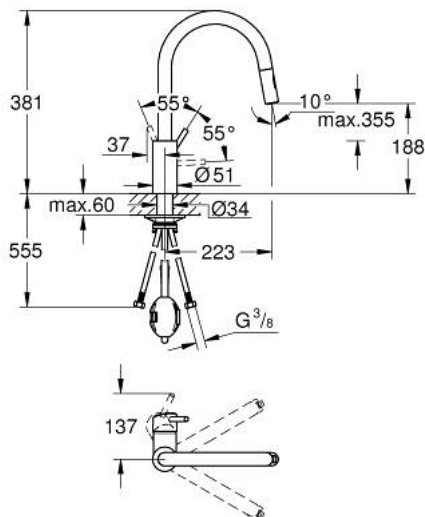

31 483 DC2 **CONCETTO SINGLE-LEVER SINK MIXER 1/2"**

PRODUCT DESCRIPTION

- Colour: supersteel
- high spout
- single hole installation
- GROHE LongLife finish
- GROHE SilkMove 35 mm ceramic cartridge
- Easy Docking Function guarantees easy retraction and smooth docking back to the starting position
- Protected Water Ways no contact of water with lead or nickel inside the tap
- Pull-Out spout for greater flexibility
- Dual Spray - switch between laminar spray and SpeedClean shower jet using diverter
- adjustable flow rate limiter
- swivel tubular spout, swivel area 360°
- protected against backflow
- flexible connection hoses
-
- maximum flow rate (at 3 bar): 9.5 l/min

31 483 DC2 **CONCETTO SINGLE-LEVER SINK MIXER 1/2"**

SPARE PARTS, maj 2022 – now

- 1: Lever (Spare part-nr. 46754DC0)
 - 2: Cartridge (Spare part-nr. 46374000)
 - 3: Hose for sink mixer with pull-out dual spray or mousseur (Spare part-nr. 48293000)
 - 4: Pull-Out spray (Spare part-nr. 48416DC0)
 - 4.1: Non-return valve (Spare part-nr. 08565000)
 - 4.2: Flow straightener (Spare part-nr. 48347000)
 - 5: Shank fastening assembly (Spare part-nr. 48384000)
 - 6: Support plate (Spare part-nr. 05334000)
 - 7: Socket spanner (Spare part-nr. 19332000)*
- * Optional accessories