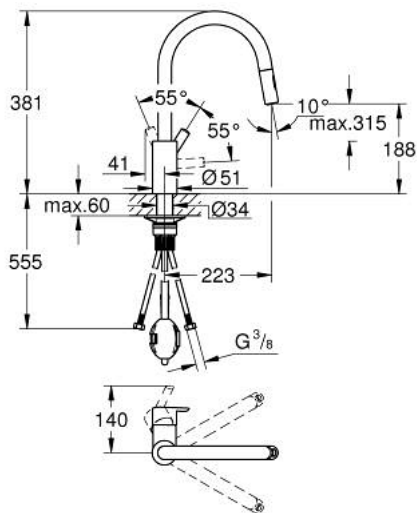

31 486 001 FEEL SINGLE-LEVER SINK MIXER 1/2"

PRODUCT DESCRIPTION

- Colour: chrome
- high spout
- single hole installation
- GROHE SilkMove 35 mm ceramic cartridge
- GROHE LongLife finish
- Easy Docking Function guarantees easy retraction and smooth docking back to the starting position
- Protected Water Ways no contact of water with lead or nickel inside the tap
- Pull-Out spout for greater flexibility
- Dual Spray - switch between laminar spray and SpeedClean shower jet using diverter
- adjustable flow rate limiter
- swivel tubular spout, swivel area 360°
- protected against backflow
- flexible connection hoses
- rapid installation system
- QuickMount included

31 486 001 FEEL SINGLE-LEVER SINK MIXER 1/2"

SPARE PARTS, september 2023 – now

- 1: Cartridge (Spare part-nr. 46374000)
 - 2: Hose for sink mixer with pull-out dual spray or mousseur (Spare part-nr. 482 93000)
 - 3: Pull-Out spray (Spare part-nr. 48416000)
 - 3.1: Non-return valve (Spare part-nr. 08565000)
 - 3.2: Flow straightener (Spare part-nr. 48347000)
 - 4: Mounting set (Spare part-nr. 48477000)
 - 5: Support plate (Spare part-nr. 05334000)
 - 6: Socket spanner (Spare part-nr. 19332000)*
- * Optional accessories