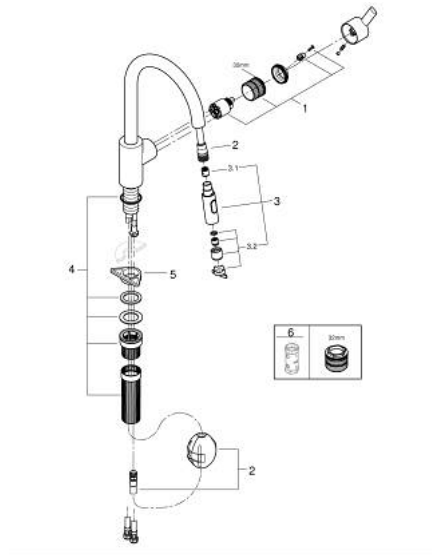

31 486 001 FEEL SINGLE-LEVER SINK MIXER 1/2"

PRODUCT DESCRIPTION

- Colour: chrome
- high spout
- single hole installation
- GROHE SilkMove 35 mm ceramic cartridge
- GROHE LongLife finish
- Easy Docking Function guarantees easy retraction and smooth docking back to the starting position
- Protected Water Ways no contact of water with lead or nickel inside the tap
- Pull-Out spout for greater flexibility
- Dual Spray - switch between laminar spray and SpeedClean shower jet using diverter
- adjustable flow rate limiter
- swivel tubular spout, swivel area 360°
- protected against backflow
- flexible connection hoses
- rapid installation system
- QuickMount included

31 486 001 FEEL SINGLE-LEVER SINK MIXER 1/2"

SPARE PARTS, september 2023 – now

- 1: Cartridge (Spare part-nr. 46374000)
 - 2: Hose for sink mixer with pull-out dual spray or mousseur (Spare part-nr. 482 93000)
 - 3: Pull-Out spray (Spare part-nr. 48416000)
 - 3.1: Non-return valve (Spare part-nr. 08565000)
 - 3.2: Flow straightener (Spare part-nr. 48347000)
 - 4: Mounting set (Spare part-nr. 48477000)
 - 5: Support plate (Spare part-nr. 05334000)
 - 6: Socket spanner (Spare part-nr. 19332000)*
- * Optional accessories