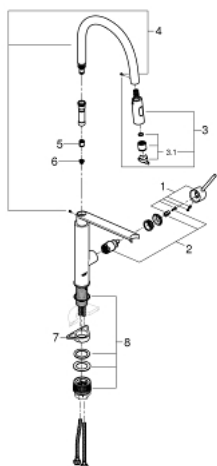

31 489 DC0 FEEL SINGLE-LEVER SINK MIXER 1/2"

PRODUCT DESCRIPTION

- Colour: supersteel
- single hole installation
- GROHE LongLife finish
- GROHE SilkMove 28 mm ceramic cartridge
- with integrated temperature limiter
- professional spray
- with flexible, hygienic GROHFlexx kitchen santoprene hose
- diverter: laminar spray/SpeedClean shower jet
- automatic return to laminar spray
- MagneticDocking integrated magnet for seamless docking of the spray head
- swivel spout
- swivel area 360°
- protected against backflow
- flexible connection hoses
- rapid installation system
- QuickMount included

31 489 DC0 FEEL SINGLE-LEVER SINK MIXER 1/2"

SPARE PARTS, maj 2020 – now

- 1: Lever (Spare part-nr. 46966DC0)
- 2: Cartridge (Spare part-nr. 46963000)
- 3: Pull-Out spray (Spare part-nr. 46967DC0)
- 3.1: Flow straightener (Spare part-nr. 48347000)
- 4: Shower hose (Spare part-nr. 46968KK0)
- 5: Non-return valve (Spare part-nr. 08565000)
- 6: Dirt strainer (Spare part-nr. 0676800M)
- 7: Support plate (Spare part-nr. 05334000)
- 8: Mounting set (Spare part-nr. 48477000)