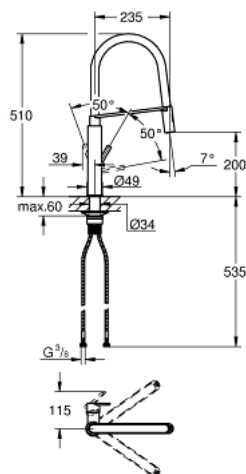

31 489 DC0 FEEL SINGLE-LEVER SINK MIXER 1/2"

PRODUCT DESCRIPTION

- Colour: supersteel
- single hole installation
- GROHE LongLife finish
- GROHE SilkMove 28 mm ceramic cartridge
- with integrated temperature limiter
- professional spray
- with flexible, hygienic GROHFlexx kitchen santoprene hose
- diverter: laminar spray/SpeedClean shower jet
- automatic return to laminar spray
- MagneticDocking integrated magnet for seamless docking of the spray head
- swivel spout
- swivel area 360°
- protected against backflow
- flexible connection hoses
- rapid installation system
- QuickMount included

31 489 DC0 FEEL SINGLE-LEVER SINK MIXER 1/2"

SPARE PARTS, maj 2020 – now

- 1: Lever (Spare part-nr. 46966DC0)
- 2: Cartridge (Spare part-nr. 46963000)
- 3: Pull-Out spray (Spare part-nr. 46967DC0)
- 3.1: Flow straightener (Spare part-nr. 48347000)
- 4: Shower hose (Spare part-nr. 46968KK0)
- 5: Non-return valve (Spare part-nr. 08565000)
- 6: Dirt strainer (Spare part-nr. 0676800M)
- 7: Support plate (Spare part-nr. 05334000)
- 8: Mounting set (Spare part-nr. 48477000)