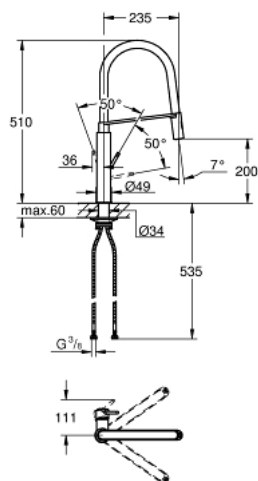

31 491 DC0 **CONCETTO SINGLE-LEVER SINK MIXER 1/2"**

PRODUCT DESCRIPTION

- Colour: supersteel
- single hole installation
- GROHE LongLife finish
- GROHE SilkMove 28 mm ceramic cartridge
- flow straightener
- with integrated temperature limiter
- professional spray
- with flexible, hygienic GROHFlexx kitchen santoprene hose
- diverter: laminar spray/SpeedClean shower jet
- automatic return to laminar spray
- MagneticDocking guarantees easy retraction and smooth docking of the spray head back to the starting position
- swivel spout
- swivel area 360°
- protected against backflow
- flexible connection hoses
-
- maximum flow rate (at 3 bar): 8 l/min

31 491 DC0 **CONCETTO SINGLE-LEVER SINK MIXER 1/2"**

SPARE PARTS, april 2022 – now

- 1: Lever (Spare part-nr. 46966DC0)
- 2: Cartridge (Spare part-nr. 46963000)
- 3: Pull-Out spray (Spare part-nr. 46967DC0)
- 3.1: Flow straightener (Spare part-nr. 48347000)
- 4: Shower hose (Spare part-nr. 46968KK0)
- 5: Non-return valve (Spare part-nr. 08565000)
- 6: Dirt strainer (Spare part-nr. 0676800M)
- 7: Support plate (Spare part-nr. 05334000)
- 8: Shank fastening assembly (Spare part-nr. 48384000)