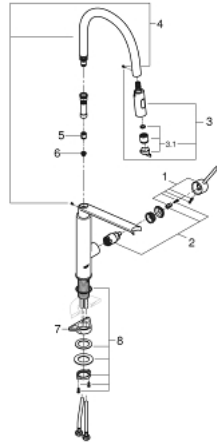

31 491 DC0 **CONCETTO SINGLE-LEVER SINK MIXER 1/2"**

PRODUCT DESCRIPTION

- Colour: supersteel
- single hole installation
- GROHE LongLife finish
- GROHE SilkMove 28 mm ceramic cartridge
- flow straightener
- with integrated temperature limiter
- professional spray
- with flexible, hygienic GROHFlexx kitchen santoprene hose
- diverter: laminar spray/SpeedClean shower jet
- automatic return to laminar spray
- MagneticDocking guarantees easy retraction and smooth docking of the spray head back to the starting position
- swivel spout
- swivel area 360°
- protected against backflow
- flexible connection hoses
-
- maximum flow rate (at 3 bar): 8 l/min

31 491 DC0 **CONCETTO SINGLE-LEVER SINK MIXER 1/2"**

SPARE PARTS, april 2022 – now

- 1: Lever (Spare part-nr. 46966DC0)
- 2: Cartridge (Spare part-nr. 46963000)
- 3: Pull-Out spray (Spare part-nr. 46967DC0)
- 3.1: Flow straightener (Spare part-nr. 48347000)
- 4: Shower hose (Spare part-nr. 46968KK0)
- 5: Non-return valve (Spare part-nr. 08565000)
- 6: Dirt strainer (Spare part-nr. 0676800M)
- 7: Support plate (Spare part-nr. 05334000)
- 8: Shank fastening assembly (Spare part-nr. 48384000)