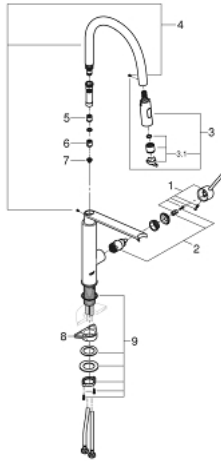

31 492 000 **CONCETTO PROFESSIONAL SINGLE-LEVER SINK MIXER 1/2"**

PRODUCT DESCRIPTION

- Colour: chrome
- single hole installation
- GROHE LongLife finish
- GROHE SilkMove 28 mm ceramic cartridge
- flow straightener
- with integrated temperature limiter
- professional spray
- with flexible, hygienic GROHFlexx kitchen santoprene hose
- diverter: laminar spray/SpeedClean shower jet
- automatic return to laminar spray
- MagneticDocking guarantees easy retraction and smooth docking of the spray head back to the starting position
- swivel spout
- swivel area 360°
- protected against backflow
- flexible connection hoses
- rapid installation system
- maximum flow rate (at 3 bar): 6.6 l/min

31 492 000 **CONCETTO PROFESSIONAL SINGLE-LEVER SINK MIXER 1/2"**

SPARE PARTS, maj 2022 – now

- 1: Lever (Spare part-nr. 46966000)
- 2: Cartridge (Spare part-nr. 46963000)
- 3: Pull-Out spray (Spare part-nr. 46967000)
- 3.1: Flow straightener (Spare part-nr. 48347000)
- 4: Shower hose (Spare part-nr. 46968KK0)
- 5: Non-return valve (Spare part-nr. 48224000)
- 6: Non-return valve (Spare part-nr. 08565000)
- 7: Dirt strainer (Spare part-nr. 0676800M)
- 8: Support plate (Spare part-nr. 05334000)
- 9: Shank fastening assembly (Spare part-nr. 48384000)