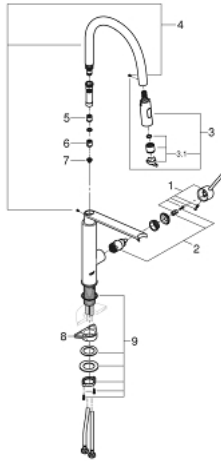

## 31 492 DC0 **CONCETTO PROFESSIONAL SINGLE-LEVER SINK MIXER 1/2"**

### **PRODUCT DESCRIPTION**

- Colour: supersteel
- single hole installation
- GROHE LongLife finish
- GROHE SilkMove 28 mm ceramic cartridge
- flow straightener
- with integrated temperature limiter
- professional spray
- with flexible, hygienic GROHFlexx kitchen santoprene hose
- diverter: laminar spray/SpeedClean shower jet
- automatic return to laminar spray
- MagneticDocking guarantees easy retraction and smooth docking of the spray head back to the starting position
- swivel spout
- swivel area 360°
- protected against backflow
- flexible connection hoses
- rapid installation system
- maximum flow rate (at 3 bar): 6.6 l/min

31 492 DC0 **CONCETTO PROFESSIONAL SINGLE-LEVER SINK MIXER 1/2"**

**SPARE PARTS**, maj 2022 – now

- 1: Lever (Spare part-nr. 46966DC0)
- 2: Cartridge (Spare part-nr. 46963000)
- 3: Pull-Out spray (Spare part-nr. 46967DC0)
- 3.1: Flow straightener (Spare part-nr. 48347000)
- 4: Shower hose (Spare part-nr. 46968KK0)
- 5: Non-return valve (Spare part-nr. 48224000)
- 6: Non-return valve (Spare part-nr. 08565000)
- 7: Dirt strainer (Spare part-nr. 0676800M)
- 8: Support plate (Spare part-nr. 05334000)
- 9: Shank fastening assembly (Spare part-nr. 48384000)