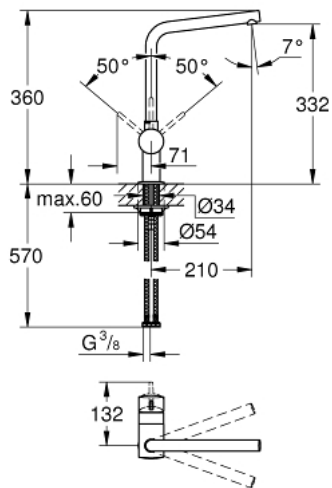

31 493 000 **FLAIR SINGLE-LEVER SINK MIXER 1/2"**

**PRODUCT DESCRIPTION**

- Colour: chrome
- single hole installation
- L-spout
- GROHE SilkMove 46 mm ceramic cartridge
- GROHE LongLife finish
- adjustable flow rate limiter
- swivel tubular spout with stop limiter
- mousseur
- flexible connection hoses
- GROHE FastFixation rapid installation system

## 31 493 000 FLAIR SINGLE-LEVER SINK MIXER 1/2"

### SPARE PARTS, oktober 2016 – now

- 1: Lever (Spare part-nr. 46015000)
- 2: Cap (Spare part-nr. 46025000)
- 3: Cartridge (Spare part-nr. 46048000)
- 4: Spout (Spare part-nr. 13348000)
- 4.1: Sealing washer (Spare part-nr. 0128500M)
- 4.2: Safety ring (Spare part-nr. 0485300M)
- 4.3: Mousseur (Spare part-nr. 64186000)
- 5: Shank mounting kit (Spare part-nr. 46249000)
- 6: Mounting wrench (Spare part-nr. 19017000)\*
- 7: Temperature limiter (Spare part-nr. 46375000)\*