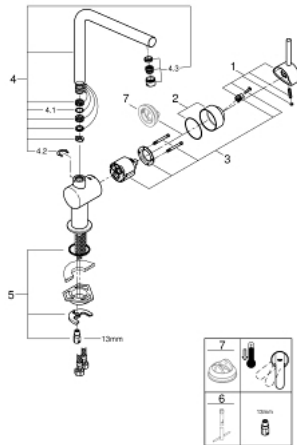

31 493 000 **FLAIR SINGLE-LEVER SINK MIXER 1/2"**

**PRODUCT DESCRIPTION**

- Colour: chrome
- single hole installation
- L-spout
- GROHE SilkMove 46 mm ceramic cartridge
- GROHE LongLife finish
- adjustable flow rate limiter
- swivel tubular spout with stop limiter
- mousseur
- flexible connection hoses
- GROHE FastFixation rapid installation system

## 31 493 000 FLAIR SINGLE-LEVER SINK MIXER 1/2"

### SPARE PARTS, oktober 2016 – now

- 1: Lever (Spare part-nr. 46015000)
- 2: Cap (Spare part-nr. 46025000)
- 3: Cartridge (Spare part-nr. 46048000)
- 4: Spout (Spare part-nr. 13348000)
- 4.1: Sealing washer (Spare part-nr. 0128500M)
- 4.2: Safety ring (Spare part-nr. 0485300M)
- 4.3: Mousseur (Spare part-nr. 64186000)
- 5: Shank mounting kit (Spare part-nr. 46249000)
- 6: Mounting wrench (Spare part-nr. 19017000)\*
- 7: Temperature limiter (Spare part-nr. 46375000)\*