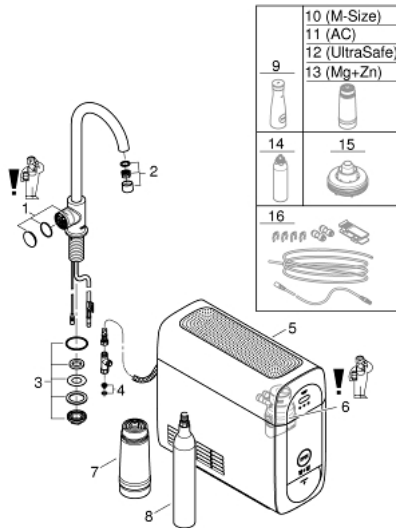

31 498 001 GROHE BLUE HOME C-SPOUT STARTER KIT WITH MONO FAUCET

SPARE PARTS, september 2021 – now

1. 1: Operating unit (Spare part-nr. 46958000)
   - 2: Mousseur (Spare part-nr. 46895000)
   - 3: Screw coupling (Spare part-nr. 48201000)
   - 4: Dirt strainer (Spare part-nr. 47576000)
   - 5: Cooler (Spare part-nr. 40711001)
   - 6: Filter head (Spare part-nr. 48344000)
   - 7: Filter S-Size (Spare part-nr. 40404001)
   - 8: Starter kit 425 g CO₂ bottles (4 pieces) (Spare part-nr. 40422000)
   - 9: Glass carafe (Spare part-nr. 40405000)*
   - 10: Filter M-Size (Spare part-nr. 40430001)*
   - 11: Activated carbon filter (Spare part-nr. 40547001)*
   - 12: UltraSafe filter (Spare part-nr. 40575002)*
   - 13: Magnesium+ filter (Spare part-nr. 40691001)*
   - 14: Cleaning cartridge (Spare part-nr. 40434001)*
   - 15: Cleaning cartridge adapter (Spare part-nr. 40694000)*
   - 16: Extension set (Spare part-nr. 40843000)*
2. Optional accessories