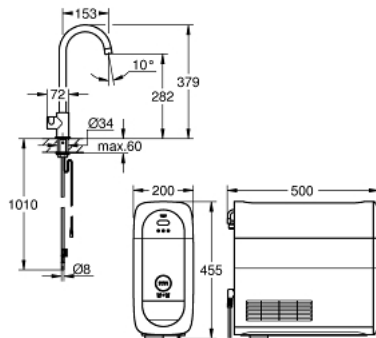

31 498 001 GROHE BLUE HOME C-SPOUT STARTER KIT WITH MONO FAUCET

PRODUCT DESCRIPTION (1/2)

- Colour: chrome
- consisting of:
 - GROHE Blue Home Mono faucet with filter function
 - single hole installation
 - C-spout
 - push buttons for 3 types of filtered and chilled table water
 - still, medium, sparkling
 - GROHE LongLife finish
 - swivel tubular spout, swivel area 150°
- GROHE Blue Home cooler
 - delivers 3 liters of chilled sparkling water per hour
 - 180 Watt cooling unit, 230 V, 50 Hz
 - sound level in standby 44 dB(A)
 - type of protection IP 21
 - CE approved
 - requires ventilation holes in the bottom of the kitchen cabinet
 - software set-up and monitoring of filter and CO₂ capacity possible via GROHE Watersystems app
 - push notifications at low filter resp. CO₂ capacity
 - with Bluetooth* and Wi-Fi interface for wireless data communication
 - for Apple** and Android devices
 - Bluetooth range (max. 10 m) varies depending on used materials and walls between transmitter and receiver
 - GROHE Blue filter S-Size and filter head with flexible water hardness adjustment for regions with water hardness of more than 9° dKH
 - for regions with water hardness below 9° dKH please order activated carbon filter 40 547 001
 - compatible with GROHE Blue filter S-Size, M-Size, GROHE Blue activated carbon filter, GROHE Blue Ultrasafe filter and GROHE Blue Magnesium + Zinc filter
- GROHE Blue 425 g CO₂ bottle