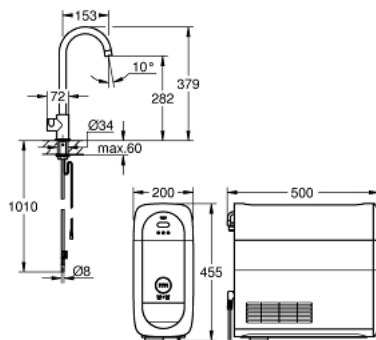

31 498 DC1 GROHE BLUE HOME C-SPOUT STARTER KIT WITH MONO FAUCET

PRODUCT DESCRIPTION (1/2)

- Colour: supersteel
- consisting of:
 - GROHE Blue Home Mono faucet with filter function
 - single hole installation
 - C-spout
 - push buttons for 3 types of filtered and chilled table water
 - still, medium, sparkling
 - GROHE LongLife finish
 - swivel tubular spout, swivel area 150°
- GROHE Blue Home cooler
 - delivers 3 liters of chilled sparkling water per hour
 - 180 Watt cooling unit, 230 V, 50 Hz
 - sound level in standby 44 dB(A)
 - type of protection IP 21
 - CE approved
 - requires ventilation holes in the bottom of the kitchen cabinet
 - software set-up and monitoring of filter and CO₂ capacity possible via GROHE Watersystems app
 - push notifications at low filter resp. CO₂ capacity
 - with Bluetooth* and Wi-Fi interface for wireless data communication
 - for Apple** and Android devices
 - Bluetooth range (max. 10 m) varies depending on used materials and walls between transmitter and receiver
 - GROHE Blue filter S-Size and filter head with flexible water hardness adjustment for regions with water hardness of more than 9° dKH
 - for regions with water hardness below 9° dKH please order activated carbon filter 40 547 001
 - compatible with GROHE Blue filter S-Size, M-Size, GROHE Blue activated carbon filter, GROHE Blue Ultrasafe filter and GROHE Blue Magnesium + Zinc filter
- GROHE Blue 425 g CO₂ bottle