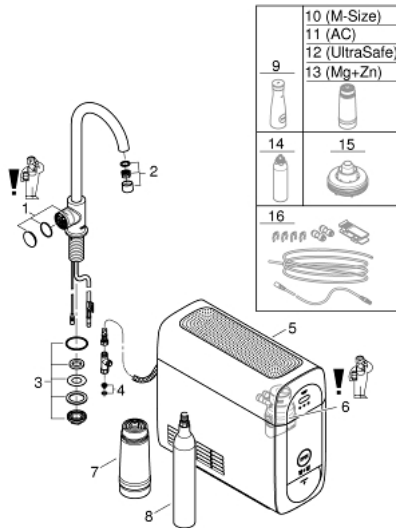

31 498 DC1 GROHE BLUE HOME C-SPOUT STARTER KIT WITH MONO FAUCET

SPARE PARTS, september 2021 – now

1. 1: Operating unit (Spare part-nr. 46958DC0)
  2. 2: Mousseur (Spare part-nr. 46895DC0)
  3. 3: Screw coupling (Spare part-nr. 48201000)
  4. 4: Dirt strainer (Spare part-nr. 47576000)
  5. 5: Cooler (Spare part-nr. 40711001)
  6. 6: Filter head (Spare part-nr. 48344000)
  7. 7: Filter S-Size (Spare part-nr. 40404001)
  8. 8: Starter kit 425 g CO₂ bottles (4 pieces) (Spare part-nr. 40422000)
  9. 9: Glass carafe (Spare part-nr. 40405000)*
  10. 10: Filter M-Size (Spare part-nr. 40430001)*
  11. 11: Activated carbon filter (Spare part-nr. 40547001)*
  12. 12: UltraSafe filter (Spare part-nr. 40575002)*
  13. 13: Magnesium+ filter (Spare part-nr. 40691001)*
  14. 14: Cleaning cartridge (Spare part-nr. 40434001)*
  15. 15: Cleaning cartridge adapter (Spare part-nr. 40694000)*
  16. 16: Extension set (Spare part-nr. 40843000)*
2. Optional accessories