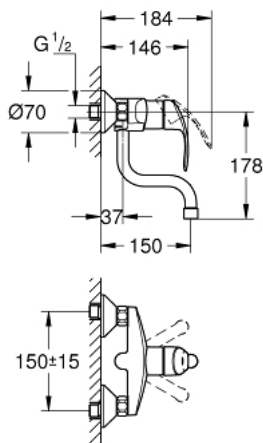

31 509 002 **EUROSMART SINGLE-LEVER SINK MIXER 1/2"**

PRODUCT DESCRIPTION

- Colour: chrome
- wall mounted
- GROHE LongLife finish
- GROHE SilkMove 35 mm ceramic cartridge
- mousseur
- adjustable flow rate limiter
- swivel tubular spout, swivel area 360°
- projection 150 mm
- integrated temperature limiter
- S-unions

31 509 002 EUROSMART SINGLE-LEVER SINK MIXER 1/2"

SPARE PARTS, maj 2016 – now

- 1: Lever (Spare part-nr. 46898000)
- 2: Cap (Spare part-nr. 46899000)
- 3: Cartridge (Spare part-nr. 46374000)
- 4: S-spout (Spare part-nr. 13385000)
- 4.1: Mousseur (Spare part-nr. 06574000)
- 4.2: Sealing washer (Spare part-nr. 0128500M)
- 4.3: Safety ring (Spare part-nr. 0485300M)
- 5: Screw connection 1/2" (Spare part-nr. 45044000)
- 6: S-union (Spare part-nr. 12075000)
- 6.1: Seal (Spare part-nr. 0138600M)
- 6.2: Escutcheon (Spare part-nr. 0221000M)
- 7: Extension 3/4", 20 mm (Spare part-nr. 0713000M)*