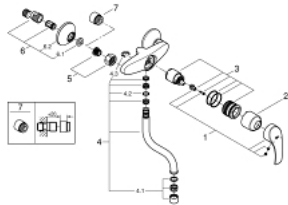

31 509 002 **EUROSMART SINGLE-LEVER SINK MIXER 1/2"**

PRODUCT DESCRIPTION

- Colour: chrome
- wall mounted
- GROHE LongLife finish
- GROHE SilkMove 35 mm ceramic cartridge
- mousseur
- adjustable flow rate limiter
- swivel tubular spout, swivel area 360°
- projection 150 mm
- integrated temperature limiter
- S-unions

31 509 002 EUROSMART SINGLE-LEVER SINK MIXER 1/2"

SPARE PARTS, maj 2016 – now

- 1: Lever (Spare part-nr. 46898000)
- 2: Cap (Spare part-nr. 46899000)
- 3: Cartridge (Spare part-nr. 46374000)
- 4: S-spout (Spare part-nr. 13385000)
- 4.1: Mousseur (Spare part-nr. 06574000)
- 4.2: Sealing washer (Spare part-nr. 0128500M)
- 4.3: Safety ring (Spare part-nr. 0485300M)
- 5: Screw connection 1/2" (Spare part-nr. 45044000)
- 6: S-union (Spare part-nr. 12075000)
- 6.1: Seal (Spare part-nr. 0138600M)
- 6.2: Escutcheon (Spare part-nr. 0221000M)
- 7: Extension 3/4", 20 mm (Spare part-nr. 0713000M)*