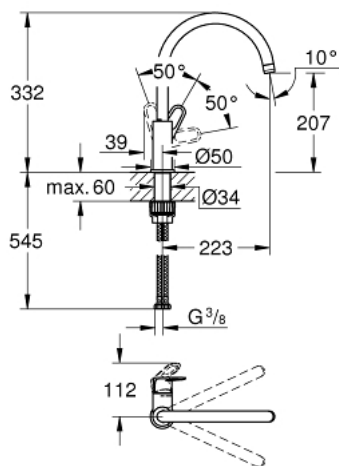

## 31 538 001 GROHE BAUFLOW SINGLE-LEVER SINK MIXER 1/2"

### PRODUCT DESCRIPTION

- Colour: chrome
- high spout
- single hole installation
- GROHE LongLife finish
- GROHE SmoothControl 28 mm ceramic cartridge
- Protected Water Ways no contact of water with lead or nickel inside the tap
- spout with mousseur
- swivel tubular spout, swivel area 360°
- flexible connection hoses
- 
- maximum flow rate (at 3 bar): 11.5 l/min

31 538 001 **GROHE BAUFLOW SINGLE-LEVER SINK MIXER 1/2"**

**SPARE PARTS**, april 2022 – now

- 1: Cartridge (Spare part-nr. 46963000)
- 2: Mousseur (Spare part-nr. 13967000)
- 3: Shank fastening assembly (Spare part-nr. 48384000)
- 4: Safety ring (Spare part-nr. 4826600M)
- 5: Support plate (Spare part-nr. 05334000)