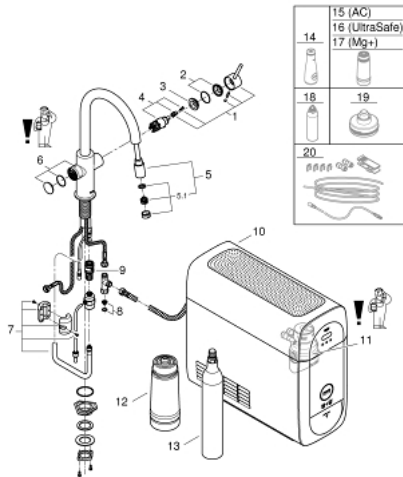

## 31 541 KS0 GROHE BLUE HOME C-SPOUT STARTER KIT WITH PULL-OUT MOUSSEUR

### SPARE PARTS, junij 2020 – now

- 1: Lever (Spare part-nr. 46957KS0)
- 2: Cap (Spare part-nr. 46581KS0)
- 3: Fitting ring (Spare part-nr. 07419000)
- 4: Cartridge (Spare part-nr. 46580000)
- 5: Pull-Out spray (Spare part-nr. 48427KS0)
- 5.1: Mousseur (Spare part-nr. 48379KS0)
- 6: Operating unit (Spare part-nr. 46958KS0)
- 7: Hose for pull-out shower (Spare part-nr. 48378000)
- 8: Dirt strainer (Spare part-nr. 47576000)
- 9: Quick coupling (Spare part-nr. 46315000)
- 10: Cooler (Spare part-nr. 40711001)
- 11: Filter head (Spare part-nr. 48344000)
- 12: Filter S-Size (Spare part-nr. 40404001)
- 13: Starter kit 425 g CO<sub>2</sub> bottles (4 pieces) (Spare part-nr. 40422000)
- 14: Glass carafe (Spare part-nr. 40405000)\*
- 15: Activated carbon filter (Spare part-nr. 40547001)\*
- 16: UltraSafe filter (Spare part-nr. 40575001)\*
- 17: Magnesium+ filter (Spare part-nr. 40691001)\*
- 18: Cleaning cartridge (Spare part-nr. 40434001)\*
- 19: Cleaning cartridge adapter (Spare part-nr. 40694000)\*
- 20: Extension set (Spare part-nr. 40843000)\*