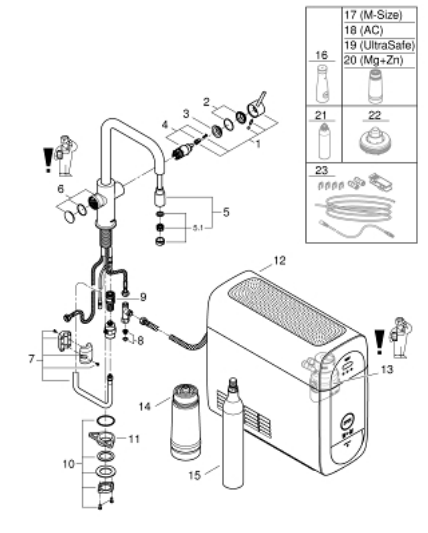

31 543 000 GROHE BLUE HOME U-SPOUT STARTER KIT WITH PULL-OUT MOUSSEUR

SPARE PARTS, september 2021 – now

- 1: Lever (Spare part-nr. 46957000)
- 2: Cap (Spare part-nr. 46581000)
- 3: Fitting ring (Spare part-nr. 07419000)
- 4: Cartridge (Spare part-nr. 46580000)
- 5: Pull-Out spray (Spare part-nr. 48380000)
- 5.1: Mousseur (Spare part-nr. 48379000)
- 6: Operating unit (Spare part-nr. 46958000)
- 7: Hose for pull-out shower (Spare part-nr. 48378000)
- 8: Dirt strainer (Spare part-nr. 47576000)
- 9: Quick coupling (Spare part-nr. 46315000)
- 10: Shank fastening assembly (Spare part-nr. 48384000)
- 11: Support plate (Spare part-nr. 05334000)
- 12: Cooler (Spare part-nr. 40711001)
- 13: Filter head (Spare part-nr. 48344000)
- 14: Filter S-Size (Spare part-nr. 40404001)
- 15: Starter kit 425 g CO₂ bottles (4 pieces) (Spare part-nr. 40422000)
- 16: Glass carafe with lid set (Spare part-nr. 40405001)*
- 17: Filter M-Size (Spare part-nr. 40430001)*
- 18: Activated carbon filter (Spare part-nr. 40547001)*
- 19: UltraSafe filter (Spare part-nr. 40575002)*
- 20: Magnesium + Zinc filter (Spare part-nr. 40691002)*
- 21: Cleaning cartridge (Spare part-nr. 40434001)*
- 22: Cleaning cartridge adapter (Spare part-nr. 40694000)*
- 23: Extension set (Spare part-nr. 40843000)*