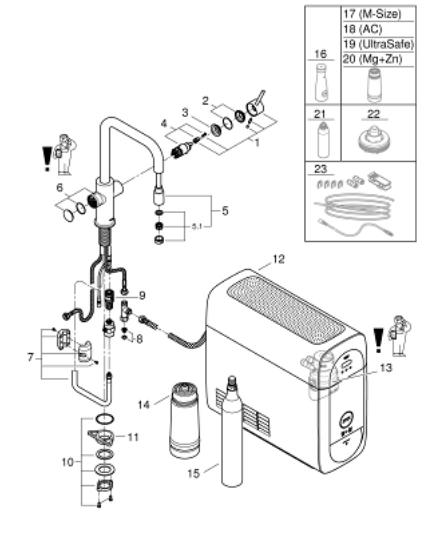

### SPARE PARTS, september 2021 – now

- 1: Lever (Spare part-nr. 46957DC0)
- 2: Cap (Spare part-nr. 46581DC0)
- 3: Fitting ring (Spare part-nr. 07419000)
- 4: Cartridge (Spare part-nr. 46580000)
- 5: Pull-Out spray (Spare part-nr. 48380DC0)
- 5.1: Mousseur (Spare part-nr. 48379DC0)
- 6: Operating unit (Spare part-nr. 46958DC0)
- 7: Hose for pull-out shower (Spare part-nr. 48378000)
- 8: Dirt strainer (Spare part-nr. 47576000)
- 9: Quick coupling (Spare part-nr. 46315000)
- 10: Shank fastening assembly (Spare part-nr. 48384000)
- 11: Support plate (Spare part-nr. 05334000)
- 12: Cooler (Spare part-nr. 40711001)
- 13: Filter head (Spare part-nr. 48344000)
- 14: Filter S-Size (Spare part-nr. 40404001)
- 15: Starter kit 425 g CO<sub>2</sub> bottles (4 pieces) (Spare part-nr. 40422000)
- 16: Glass carafe with lid set (Spare part-nr. 40405001)\*
- 17: Filter M-Size (Spare part-nr. 40430001)\*
- 18: Activated carbon filter (Spare part-nr. 40547001)\*
- 19: UltraSafe filter (Spare part-nr. 40575002)\*
- 20: Magnesium + Zinc filter (Spare part-nr. 40691002)\*
- 21: Cleaning cartridge (Spare part-nr. 40434001)\*
- 22: Cleaning cartridge adapter (Spare part-nr. 40694000)\*
- 23: Extension set (Spare part-nr. 40843000)\*