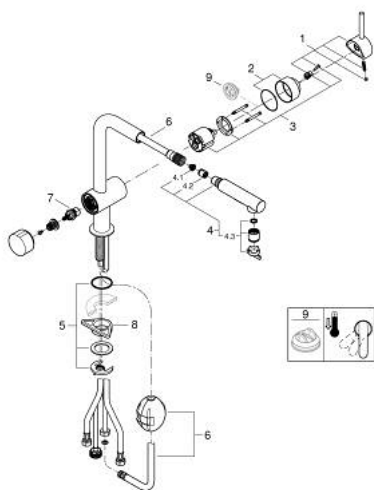

31 558 000 MINTA SINGLE-LEVER SINK MIXER 1/2"

PRODUCT DESCRIPTION

- Colour: chrome
- L-spout
- integrated stop valve
- single hole installation
- GROHE LongLife finish
- Pull-Out spout for greater flexibility
- Dual Spray - switch between laminar spray and SpeedClean shower jet using diverter
- 46 mm ceramic cartridge
- swivel area 90°
- flexible connection hoses
- rapid installation system
- maximum flow rate (at 3 bar): 7.5 l/min

31 558 000 MINTA SINGLE-LEVER SINK MIXER 1/2"

SPARE PARTS, junij 2024 – now

- 1: Lever (Spare part-nr. 46015000)
 - 2: Cap (Spare part-nr. 46025000)
 - 3: Cartridge (Spare part-nr. 46048000)
 - 4: Pull-Out spray (Spare part-nr. 46926000)
 - 4.1: Dirt strainer (Spare part-nr. 0676800M)
 - 4.2: Non-return valve (Spare part-nr. 08565000)
 - 4.3: Flow straightener (Spare part-nr. 48275000)
 - 5: Shank mounting kit (Spare part-nr. 46345000)
 - 6: Hose for sink mixer with pull-out dual spray or mousseur (Spare part-nr. 48293000)
 - 7: Ceramic cartridge (Spare part-nr. 46318000)
 - 8: Support plate (Spare part-nr. 05334000)
 - 9: Temperature limiter (Spare part-nr. 46375000)*
- * Optional accessories