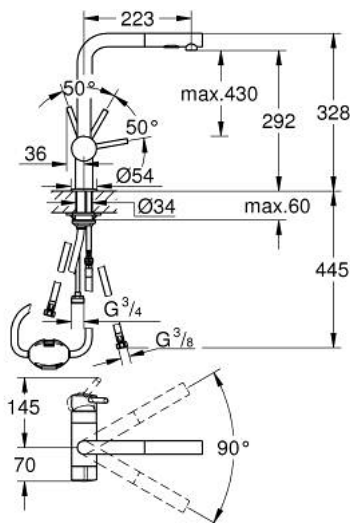

31 558 000 MINTA SINGLE-LEVER SINK MIXER 1/2"

PRODUCT DESCRIPTION

- Colour: chrome
- L-spout
- integrated stop valve
- single hole installation
- GROHE LongLife finish
- Pull-Out spout for greater flexibility
- Dual Spray - switch between laminar spray and SpeedClean shower jet using diverter
- 46 mm ceramic cartridge
- swivel area 90°
- flexible connection hoses
- rapid installation system
- maximum flow rate (at 3 bar): 7.5 l/min

31 558 000 MINTA SINGLE-LEVER SINK MIXER 1/2"

SPARE PARTS, junij 2024 – now

- 1: Lever (Spare part-nr. 46015000)
 - 2: Cap (Spare part-nr. 46025000)
 - 3: Cartridge (Spare part-nr. 46048000)
 - 4: Pull-Out spray (Spare part-nr. 46926000)
 - 4.1: Dirt strainer (Spare part-nr. 0676800M)
 - 4.2: Non-return valve (Spare part-nr. 08565000)
 - 4.3: Flow straightener (Spare part-nr. 48275000)
 - 5: Shank mounting kit (Spare part-nr. 46345000)
 - 6: Hose for sink mixer with pull-out dual spray or mousseur (Spare part-nr. 48293000)
 - 7: Ceramic cartridge (Spare part-nr. 46318000)
 - 8: Support plate (Spare part-nr. 05334000)
 - 9: Temperature limiter (Spare part-nr. 46375000)*
- * Optional accessories