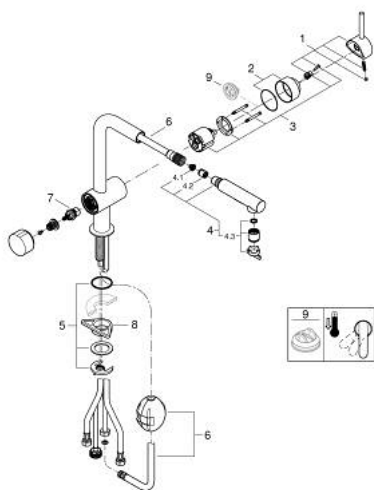

31 558 AL0 MINTA SINGLE-LEVER SINK MIXER 1/2"

PRODUCT DESCRIPTION

- Colour: brushed hard graphite
- L-spout
- integrated stop valve
- single hole installation
- GROHE LongLife finish
- Pull-Out spout for greater flexibility
- Dual Spray - switch between laminar spray and SpeedClean shower jet using diverter
- 46 mm ceramic cartridge
- swivel area 90°
- flexible connection hoses
- rapid installation system
- maximum flow rate (at 3 bar): 7.5 l/min

31 558 AL0 MINTA SINGLE-LEVER SINK MIXER 1/2"

SPARE PARTS, junij 2024 – now

- 1: Lever (Spare part-nr. 46015AL0)
 - 2: Cap (Spare part-nr. 46025AL0)
 - 3: Cartridge (Spare part-nr. 46048000)
 - 4: Pull-Out spray (Spare part-nr. 46926AL0)
 - 4.1: Dirt strainer (Spare part-nr. 0676800M)
 - 4.2: Non-return valve (Spare part-nr. 08565000)
 - 4.3: Flow straightener (Spare part-nr. 48275000)
 - 5: Shank mounting kit (Spare part-nr. 46345000)
 - 6: Hose for sink mixer with pull-out dual spray or mousseur (Spare part-nr. 48293000)
 - 7: Ceramic cartridge (Spare part-nr. 46318000)
 - 8: Support plate (Spare part-nr. 05334000)
 - 9: Temperature limiter (Spare part-nr. 46375000)*
- * Optional accessories