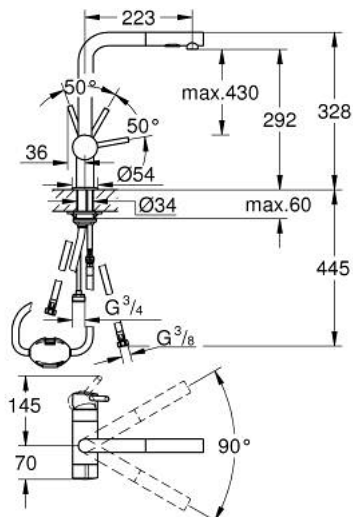

31 558 AL0 MINTA SINGLE-LEVER SINK MIXER 1/2"

PRODUCT DESCRIPTION

- Colour: brushed hard graphite
- L-spout
- integrated stop valve
- single hole installation
- GROHE LongLife finish
- Pull-Out spout for greater flexibility
- Dual Spray - switch between laminar spray and SpeedClean shower jet using diverter
- 46 mm ceramic cartridge
- swivel area 90°
- flexible connection hoses
- rapid installation system
- maximum flow rate (at 3 bar): 7.5 l/min

31 558 AL0 MINTA SINGLE-LEVER SINK MIXER 1/2"

SPARE PARTS, junij 2024 – now

- 1: Lever (Spare part-nr. 46015AL0)
 - 2: Cap (Spare part-nr. 46025AL0)
 - 3: Cartridge (Spare part-nr. 46048000)
 - 4: Pull-Out spray (Spare part-nr. 46926AL0)
 - 4.1: Dirt strainer (Spare part-nr. 0676800M)
 - 4.2: Non-return valve (Spare part-nr. 08565000)
 - 4.3: Flow straightener (Spare part-nr. 48275000)
 - 5: Shank mounting kit (Spare part-nr. 46345000)
 - 6: Hose for sink mixer with pull-out dual spray or mousseur (Spare part-nr. 48293000)
 - 7: Ceramic cartridge (Spare part-nr. 46318000)
 - 8: Support plate (Spare part-nr. 05334000)
 - 9: Temperature limiter (Spare part-nr. 46375000)*
- * Optional accessories