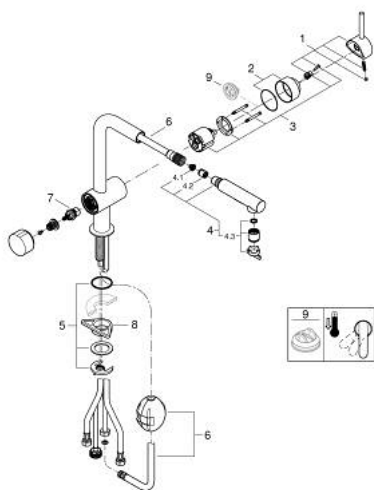

31 558 GN0 MINTA SINGLE-LEVER SINK MIXER 1/2"

PRODUCT DESCRIPTION

- Colour: brushed cool sunrise
- L-spout
- integrated stop valve
- single hole installation
- GROHE LongLife finish
- Pull-Out spout for greater flexibility
- Dual Spray - switch between laminar spray and SpeedClean shower jet using diverter
- 46 mm ceramic cartridge
- swivel area 90°
- flexible connection hoses
- rapid installation system
- maximum flow rate (at 3 bar): 7.5 l/min

31 558 GN0 MINTA SINGLE-LEVER SINK MIXER 1/2"

SPARE PARTS, junij 2024 – now

- 1: lever (Spare part-nr. 46015GN0)
 - 2: cap (Spare part-nr. 46025GN0)
 - 3: Cartridge (Spare part-nr. 46048000)
 - 4: Pull-Out spray (Spare part-nr. 46926GN0)
 - 4.1: Dirt strainer (Spare part-nr. 0676800M)
 - 4.2: Non-return valve (Spare part-nr. 08565000)
 - 4.3: Flow straightener (Spare part-nr. 48275000)
 - 5: Shank mounting kit (Spare part-nr. 46345000)
 - 6: Hose for sink mixer with pull-out dual spray or mousseur (Spare part-nr. 48293000)
 - 7: Ceramic cartridge (Spare part-nr. 46318000)
 - 8: Support plate (Spare part-nr. 05334000)
 - 9: Temperature limiter (Spare part-nr. 46375000)*
- * Optional accessories