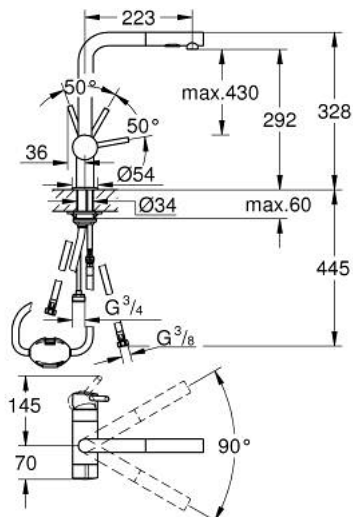

31 558 GN0 MINTA SINGLE-LEVER SINK MIXER 1/2"

PRODUCT DESCRIPTION

- Colour: brushed cool sunrise
- L-spout
- integrated stop valve
- single hole installation
- GROHE LongLife finish
- Pull-Out spout for greater flexibility
- Dual Spray - switch between laminar spray and SpeedClean shower jet using diverter
- 46 mm ceramic cartridge
- swivel area 90°
- flexible connection hoses
- rapid installation system
- maximum flow rate (at 3 bar): 7.5 l/min

31 558 GN0 MINTA SINGLE-LEVER SINK MIXER 1/2"

SPARE PARTS, junij 2024 – now

- 1: lever (Spare part-nr. 46015GN0)
 - 2: cap (Spare part-nr. 46025GN0)
 - 3: Cartridge (Spare part-nr. 46048000)
 - 4: Pull-Out spray (Spare part-nr. 46926GN0)
 - 4.1: Dirt strainer (Spare part-nr. 0676800M)
 - 4.2: Non-return valve (Spare part-nr. 08565000)
 - 4.3: Flow straightener (Spare part-nr. 48275000)
 - 5: Shank mounting kit (Spare part-nr. 46345000)
 - 6: Hose for sink mixer with pull-out dual spray or mousseur (Spare part-nr. 48293000)
 - 7: Ceramic cartridge (Spare part-nr. 46318000)
 - 8: Support plate (Spare part-nr. 05334000)
 - 9: Temperature limiter (Spare part-nr. 46375000)*
- * Optional accessories