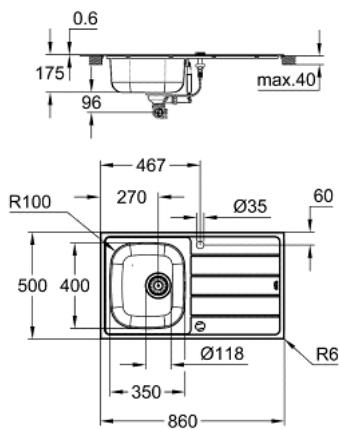

31 562 SD1 BAU KITCHEN SINK AND TAP BUNDLE

PRODUCT DESCRIPTION

- Colour: stainless steel
- consisting of:
 - K200 stainless steel sink with drainer (31 552 SD1)
 - mounting type: top mount
 - Bau Edge single lever sink mixer (31 367 001)
 - high spout
 - single hole installation
 - GROHE LongLife finish
 - GROHE SmoothControl 28 mm ceramic cartridge
 - Protected Water Ways no contact of water with lead or nickel inside the tap
 - mousseur
 - swivel tubular spout, swivel area 360°
 - flexible connection hoses
 - outer radius: R6 (topmount), inner bowl radius: R100
 - GROHE FastFixation rapid installation system
 - accessories included: automatic waste fitting with rotary handle, waste kit, basket strainer waste, mounting set
 - optional push to open excenter (40 986 SD0)
 - amount of fasteners included (top mount): 14

31 562 SD1 BAU KITCHEN SINK AND TAP BUNDLE

SPARE PARTS, avgust 2019 – now

1: Plug (Spare part-nr. 42588SD0)

2: Turning handle (Spare part-nr. 42587SD0)