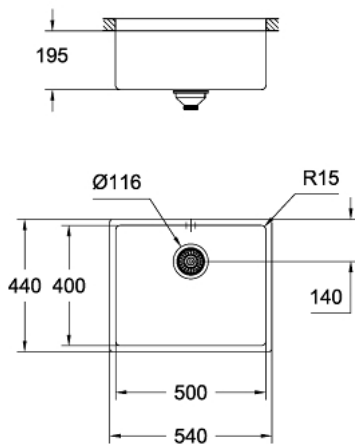

31 574 AL0 K700 UNDERMOUNT STAINLESS STEEL SINK

PRODUCT DESCRIPTION

- Colour: brushed hard graphite
- model: K700U 60-S 54.4/44.4 1.0
- mounting type: undermount, top mount or flush mount
- material: stainless steel AISI 304 (V2A)
- GROHE LongLife finish
- finish: satin finish
- GROHE Whisper
- min. cabinet size: 600 mm
- dimensions: 540 x 440 mm
- 1 bowl: 500 x 400 x 195 mm
- GROHE FastFixation installation system
- cut-out: 500 x 400 mm
- drainer: Ø 3.5"/90 mm basket strainer waste
- accessories included: waste kit, basket strainer waste, mounting set
- amount of fasteners included (flush mount): 6
- amount of fasteners included (undermount): 6