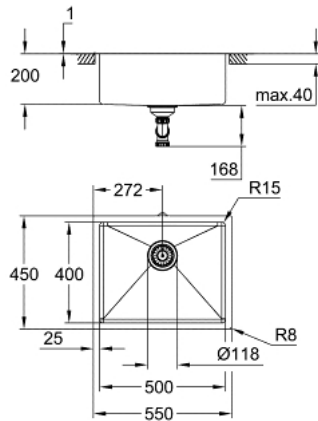

### PRODUCT DESCRIPTION

- Colour: brushed hard graphite
- model: K700U 60-S 54.4/44.4 1.0
- mounting type: undermount, top mount or flush mount
- material: stainless steel AISI 304 (V2A)
- material thickness: 1 mm
- GROHE LongLife finish
- finish: satin finish
- GROHE Whisper
- min. cabinet size: 600 mm
- dimensions: 550 x 450 mm
- 1 bowl: 500 x 400 x 200 mm
- GROHE FastFixation installation system
- cut-out (undermount): 502 x 402 mm (R16)
- cut-out (top mount): 535 x 435 mm
- cut-out (flush mount): 535 x 435 mm (R3) (top step outer size: -551 x 451 -R8 deep -3.5 mm)
- drainer: Ø 3.5"/90 mm basket strainer waste
- cut-out (top mount): 594 x 442 mm
- accessories included: waste kit, basket strainer waste, mounting set
- amount of fasteners included (top mount): 8
- amount of fasteners included (undermount): 8