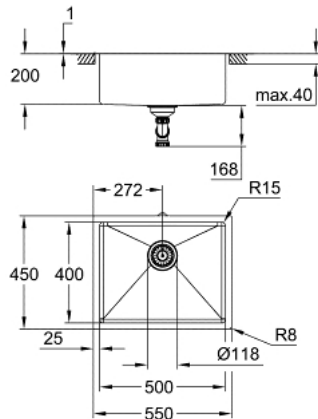

31 574 DL1 K700U STAINLESS STEEL SINK

PRODUCT DESCRIPTION

- Colour: brushed warm sunset
- model: K700U 60-S 54.4/44.4 1.0
- mounting type: undermount, top mount or flush mount
- material: stainless steel AISI 304 (V2A)
- material thickness: 1 mm
- GROHE LongLife finish
- finish: satin finish
- GROHE Whisper
- min. cabinet size: 600 mm
- dimensions: 550 x 450 mm
- sound level in standby 44 dB(A)
- GROHE FastFixation installation system
- cut-out (undermount): 502 x 402 mm (R16)
- cut-out (top mount): 535 x 435 mm
- cut-out (flush mount): 535 x 435 mm (R3) (top step outer size: -551 x 451 -R8 deep -3.5 mm)
- drainer: Ø 3.5"/90 mm basket strainer waste
- accessories included: waste kit, basket strainer waste, mounting set
- amount of fasteners included (top mount): 8
- amount of fasteners included (undermount): 8