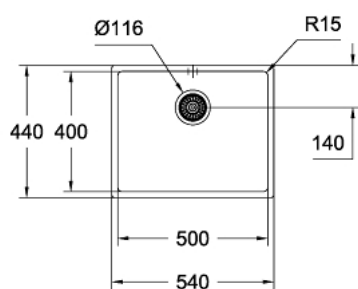

31 574 GN0 K700 UNDERMOUNT STAINLESS STEEL SINK

PRODUCT DESCRIPTION

- Colour: brushed cool sunrise
- model: K700U 60-S 54.4/44.4 1.0
- mounting type: undermount, top mount or flush mount
- material: stainless steel AISI 304 (V2A)
- GROHE LongLife finish
- finish: satin finish
- GROHE Whisper
- min. cabinet size: 600 mm
- dimensions: 540 x 440 mm
- 1 bowl: 500 x 400 x 195 mm
- GROHE FastFixation installation system
- cut-out: 500 x 400 mm
- drainer: Ø 3.5"/90 mm basket strainer waste
- accessories included: waste kit, basket strainer waste, mounting set
- amount of fasteners included (flush mount): 6
- amount of fasteners included (undermount): 6