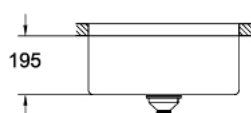

31 574 GN0 K700 UNDERMOUNT STAINLESS STEEL SINK

PRODUCT DESCRIPTION

- Colour: brushed cool sunrise
- model: K700U 60-S 54.4/44.4 1.0
- mounting type: undermount, top mount or flush mount
- material: stainless steel AISI 304 (V2A)
- GROHE LongLife finish
- finish: satin finish
- GROHE Whisper
- min. cabinet size: 600 mm
- dimensions: 540 x 440 mm
- 1 bowl: 500 x 400 x 195 mm
- GROHE FastFixation installation system
- cut-out: 500 x 400 mm
- drainer: Ø 3.5"/90 mm basket strainer waste
- accessories included: waste kit, basket strainer waste, mounting set
- amount of fasteners included (flush mount): 6
- amount of fasteners included (undermount): 6