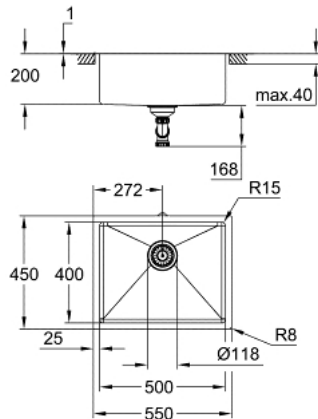

31 574 GN1 K700U STAINLESS STEEL SINK

PRODUCT DESCRIPTION

- Colour: brushed cool sunrise
- model: K700U 60-S 54.4/44.4 1.0
- mounting type: undermount, top mount or flush mount
- material: stainless steel AISI 304 (V2A)
- material thickness: 1 mm
- GROHE LongLife finish
- finish: satin finish
- GROHE Whisper
- min. cabinet size: 600 mm
- dimensions: 550 x 450 mm
- 1 bowl: 500 x 400 x 200 mm
- GROHE FastFixation installation system
- cut-out (undermount): 502 x 402 mm (R16)
- cut-out (top mount): 535 x 435 mm
- cut-out (flush mount): 535 x 435 mm (R3) (top step outer size: -551 x 451 -R8 deep -3.5 mm)
- drainer: Ø 3.5"/90 mm basket strainer waste
- accessories included: waste kit, basket strainer waste, mounting set
- amount of fasteners included (top mount): 8
- amount of fasteners included (undermount): 8