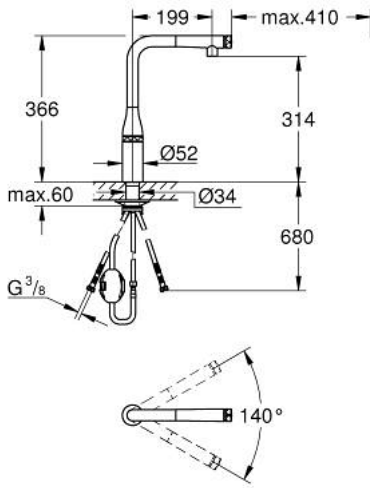

### PRODUCT DESCRIPTION

- Colour: chrome
- single hole installation
- GROHE LongLife finish
- Pull-Out spout for greater flexibility
- laminar spray
- material: metal
- MagneticDocking guarantees easy retraction and smooth docking of the spray head back to the starting position
- GROHE SmartControl - push for ON-OFF, turn for volume adjustment from minimum to full flow
- temperature adjustment by turning of mixing valve on body
- swivel tubular spout
- swivel area 140°
- protected against backflow
- flexible connection hoses
- 
- Protected Water Ways no contact of water with lead or nickel inside the tap
- maximum flow rate (at 3 bar): 10 l/min

### SPARE PARTS, julij 2018 – september 2020

- 1: Pull-Out spray (Spare part-nr. 48487000)
- 1.1: Dirt strainer (Spare part-nr. 0676800M)
- 1.2: Non-return valve (Spare part-nr. 08565000)
- 1.3: Flow control set (Spare part-nr. 48470000)
- 2: Shower hose (Spare part-nr. 48488000)
- 3: Shank fastening assembly (Spare part-nr. 48384000)
- 4: Support plate (Spare part-nr. 05334000)
- 5: Non-return valve (Spare part-nr. 45881000)
- 6: Dirt strainer (Spare part-nr. 0676800M)