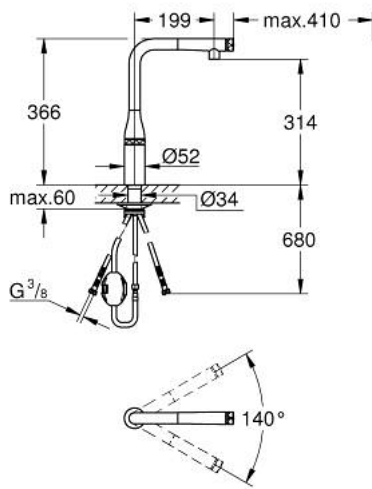

## 31 615 A00 ESSENCE SMARTCONTROL SINK MIXER WITH SMARTCONTROL

### PRODUCT DESCRIPTION

- Colour: hard graphite
- single hole installation
- GROHE LongLife finish
- Pull-Out spout for greater flexibility
- laminar spray
- material: metal
- MagneticDocking guarantees easy retraction and smooth docking of the spray head back to the starting position
- GROHE SmartControl - push for ON-OFF, turn for volume adjustment from minimum to full flow
- temperature adjustment by turning of mixing valve on body
- swivel tubular spout
- swivel area 140°
- protected against backflow
- flexible connection hoses
- 
- Protected Water Ways no contact of water with lead or nickel inside the tap
- maximum flow rate (at 3 bar): 10 l/min

### SPARE PARTS, julij 2018 – september 2020

- 1: Pull-Out spray (Spare part-nr. 48487A00)
- 1.1: Dirt strainer (Spare part-nr. 0676800M)
- 1.2: Non-return valve (Spare part-nr. 08565000)
- 1.3: Flow control set (Spare part-nr. 48470000)
- 2: Shower hose (Spare part-nr. 48488000)
- 3: Shank fastening assembly (Spare part-nr. 48384000)
- 4: Support plate (Spare part-nr. 05334000)
- 5: Non-return valve (Spare part-nr. 45881000)
- 6: Dirt strainer (Spare part-nr. 0676800M)