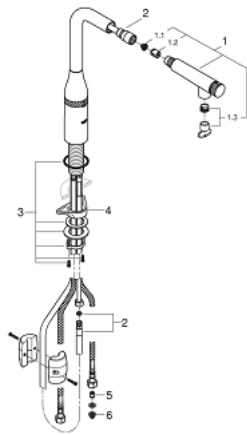

## 31 615 A00 ESSENCE SMARTCONTROL SINK MIXER WITH SMARTCONTROL

### PRODUCT DESCRIPTION

- Colour: hard graphite
- single hole installation
- GROHE LongLife finish
- Pull-Out spout for greater flexibility
- laminar spray
- material: metal
- MagneticDocking guarantees easy retraction and smooth docking of the spray head back to the starting position
- GROHE SmartControl - push for ON-OFF, turn for volume adjustment from minimum to full flow
- temperature adjustment by turning of mixing valve on body
- swivel tubular spout
- swivel area 140°
- protected against backflow
- flexible connection hoses
- 
- Protected Water Ways no contact of water with lead or nickel inside the tap
- maximum flow rate (at 3 bar): 10 l/min

### SPARE PARTS, julij 2018 – september 2020

- 1: Pull-Out spray (Spare part-nr. 48487A00)
- 1.1: Dirt strainer (Spare part-nr. 0676800M)
- 1.2: Non-return valve (Spare part-nr. 08565000)
- 1.3: Flow control set (Spare part-nr. 48470000)
- 2: Shower hose (Spare part-nr. 48488000)
- 3: Shank fastening assembly (Spare part-nr. 48384000)
- 4: Support plate (Spare part-nr. 05334000)
- 5: Non-return valve (Spare part-nr. 45881000)
- 6: Dirt strainer (Spare part-nr. 0676800M)