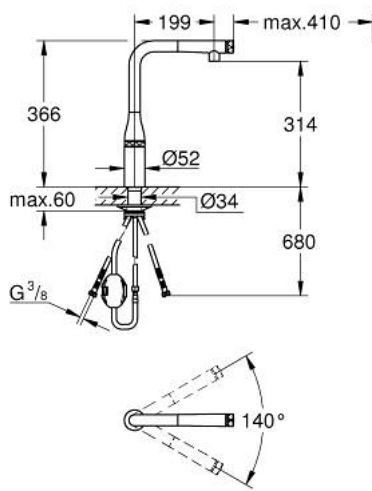

31 615 AL0 ESSENCE SMARTCONTROL SINK MIXER WITH SMARTCONTROL

PRODUCT DESCRIPTION

- Colour: brushed hard graphite
- single hole installation
- GROHE LongLife finish
- Pull-Out spout for greater flexibility
- laminar spray
- material: metal
- MagneticDocking guarantees easy retraction and smooth docking of the spray head back to the starting position
- GROHE SmartControl - push for ON-OFF, turn for volume adjustment from minimum to full flow
- temperature adjustment by turning of mixing valve on body
- swivel tubular spout
- swivel area 140°
- protected against backflow
- flexible connection hoses
-
- Protected Water Ways no contact of water with lead or nickel inside the tap
- maximum flow rate (at 3 bar): 10 l/min

31 615 AL0 ESSENCE SMARTCONTROL SINK MIXER WITH SMARTCONTROL

SPARE PARTS, julij 2018 – september 2020

- 1: Pull-Out spray (Spare part-nr. 48487AL0)
- 1.1: Dirt strainer (Spare part-nr. 0676800M)
- 1.2: Non-return valve (Spare part-nr. 08565000)
- 1.3: Flow control set (Spare part-nr. 48470000)
- 2: Shower hose (Spare part-nr. 48488000)
- 3: Shank fastening assembly (Spare part-nr. 48384000)
- 4: Support plate (Spare part-nr. 05334000)
- 5: Non-return valve (Spare part-nr. 45881000)
- 6: Dirt strainer (Spare part-nr. 0676800M)