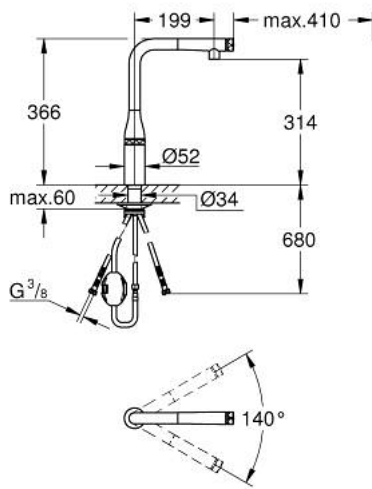

31 615 DA0 ESSENCE SMARTCONTROL SINK MIXER WITH SMARTCONTROL

PRODUCT DESCRIPTION

- Colour: warm sunset
- single hole installation
- GROHE LongLife finish
- Pull-Out spout for greater flexibility
- laminar spray
- material: metal
- MagneticDocking guarantees easy retraction and smooth docking of the spray head back to the starting position
- GROHE SmartControl - push for ON-OFF, turn for volume adjustment from minimum to full flow
- temperature adjustment by turning of mixing valve on body
- swivel tubular spout
- swivel area 140°
- protected against backflow
- flexible connection hoses
-
- Protected Water Ways no contact of water with lead or nickel inside the tap
- maximum flow rate (at 3 bar): 10 l/min

31 615 DA0 ESSENCE SMARTCONTROL SINK MIXER WITH SMARTCONTROL

SPARE PARTS, julij 2018 – september 2020

- 1: Pull-Out spray (Spare part-nr. 48487DA0)
- 1.1: Dirt strainer (Spare part-nr. 0676800M)
- 1.2: Non-return valve (Spare part-nr. 08565000)
- 1.3: Flow control set (Spare part-nr. 48470000)
- 2: Shower hose (Spare part-nr. 48488000)
- 3: Shank fastening assembly (Spare part-nr. 48384000)
- 4: Support plate (Spare part-nr. 05334000)
- 5: Non-return valve (Spare part-nr. 45881000)
- 6: Dirt strainer (Spare part-nr. 0676800M)