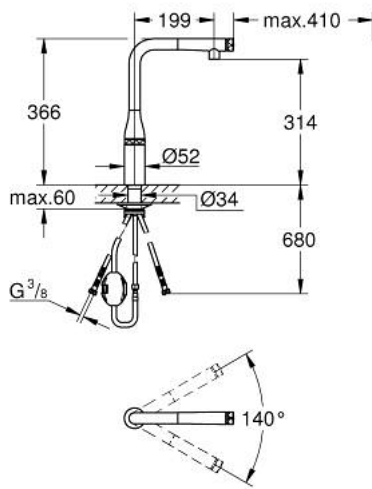

31 615 DL0 ESSENCE SMARTCONTROL SINK MIXER WITH SMARTCONTROL

PRODUCT DESCRIPTION

- Colour: brushed warm sunset
- single hole installation
- GROHE LongLife finish
- Pull-Out spout for greater flexibility
- laminar spray
- material: metal
- MagneticDocking guarantees easy retraction and smooth docking of the spray head back to the starting position
- GROHE SmartControl - push for ON-OFF, turn for volume adjustment from minimum to full flow
- temperature adjustment by turning of mixing valve on body
- swivel tubular spout
- swivel area 140°
- protected against backflow
- flexible connection hoses
-
- Protected Water Ways no contact of water with lead or nickel inside the tap
- maximum flow rate (at 3 bar): 10 l/min

31 615 DL0 ESSENCE SMARTCONTROL SINK MIXER WITH SMARTCONTROL

SPARE PARTS, julij 2018 – september 2020

- 1: Pull-Out spray (Spare part-nr. 48487DL0)
- 1.1: Dirt strainer (Spare part-nr. 0676800M)
- 1.2: Non-return valve (Spare part-nr. 08565000)
- 1.3: Flow control set (Spare part-nr. 48470000)
- 2: Shower hose (Spare part-nr. 48488000)
- 3: Shank fastening assembly (Spare part-nr. 48384000)
- 4: Mounting set (Spare part-nr. 48477000)
- 5: Support plate (Spare part-nr. 05334000)
- 5: Non-return valve (Spare part-nr. 45881000)
- 6: Dirt strainer (Spare part-nr. 0676800M)