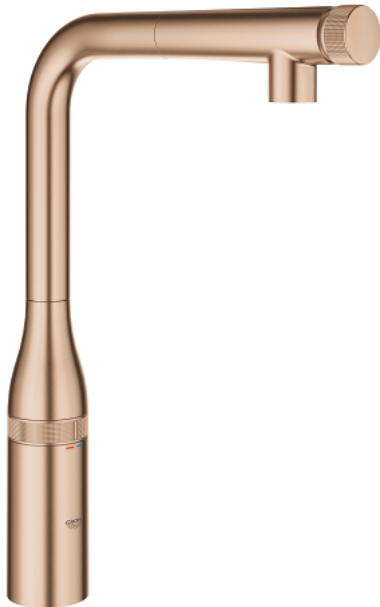

31 615 DL0 ESSENCE SMARTCONTROL SINK MIXER WITH SMARTCONTROL

PRODUCT DESCRIPTION

- Colour: brushed warm sunset
- single hole installation
- GROHE LongLife finish
- Pull-Out spout for greater flexibility
- laminar spray
- material: metal
- MagneticDocking guarantees easy retraction and smooth docking of the spray head back to the starting position
- GROHE SmartControl - push for ON-OFF, turn for volume adjustment from minimum to full flow
- temperature adjustment by turning of mixing valve on body
- swivel tubular spout
- swivel area 140°
- protected against backflow
- flexible connection hoses
-
- Protected Water Ways no contact of water with lead or nickel inside the tap
- maximum flow rate (at 3 bar): 10 l/min

31 615 DL0 ESSENCE SMARTCONTROL SINK MIXER WITH SMARTCONTROL

SPARE PARTS, julij 2018 – september 2020

- 1: Pull-Out spray (Spare part-nr. 48487DL0)
- 1.1: Dirt strainer (Spare part-nr. 0676800M)
- 1.2: Non-return valve (Spare part-nr. 08565000)
- 1.3: Flow control set (Spare part-nr. 48470000)
- 2: Shower hose (Spare part-nr. 48488000)
- 3: Shank fastening assembly (Spare part-nr. 48384000)
- 4: Mounting set (Spare part-nr. 48477000)
- 5: Support plate (Spare part-nr. 05334000)
- 5: Non-return valve (Spare part-nr. 45881000)
- 6: Dirt strainer (Spare part-nr. 0676800M)