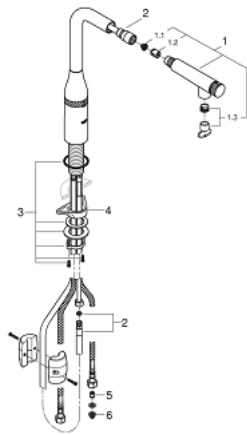

31 615 DL0 ESSENCE SMARTCONTROL SINK MIXER WITH SMARTCONTROL

PRODUCT DESCRIPTION

- Colour: brushed warm sunset
- single hole installation
- GROHE LongLife finish
- Pull-Out spout for greater flexibility
- laminar spray
- material: metal
- MagneticDocking guarantees easy retraction and smooth docking of the spray head back to the starting position
- GROHE SmartControl - push for ON-OFF, turn for volume adjustment from minimum to full flow
- temperature adjustment by turning of mixing valve on body
- swivel tubular spout
- swivel area 140°
- protected against backflow
- flexible connection hoses
-
- Protected Water Ways no contact of water with lead or nickel inside the tap
- maximum flow rate (at 3 bar): 10 l/min

31 615 DL0 ESSENCE SMARTCONTROL SINK MIXER WITH SMARTCONTROL

SPARE PARTS, julij 2018 – september 2020

- 1: Pull-Out spray (Spare part-nr. 48487DL0)
- 1.1: Dirt strainer (Spare part-nr. 0676800M)
- 1.2: Non-return valve (Spare part-nr. 08565000)
- 1.3: Flow control set (Spare part-nr. 48470000)
- 2: Shower hose (Spare part-nr. 48488000)
- 3: Shank fastening assembly (Spare part-nr. 48384000)
- 4: Mounting set (Spare part-nr. 48477000)
- 5: Support plate (Spare part-nr. 05334000)
- 5: Non-return valve (Spare part-nr. 45881000)
- 6: Dirt strainer (Spare part-nr. 0676800M)