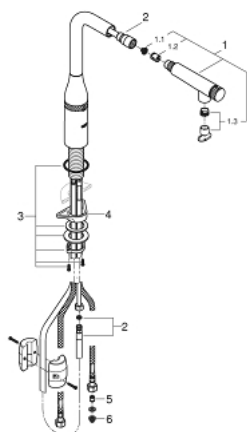

## 31 615 GL0 ESSENCE SMARTCONTROL SINK MIXER WITH SMARTCONTROL

### PRODUCT DESCRIPTION

- Colour: cool sunrise
- single hole installation
- GROHE LongLife finish
- Pull-Out spout for greater flexibility
- laminar spray
- material: metal
- MagneticDocking guarantees easy retraction and smooth docking of the spray head back to the starting position
- GROHE SmartControl - push for ON-OFF, turn for volume adjustment from minimum to full flow
- temperature adjustment by turning of mixing valve on body
- swivel tubular spout
- swivel area 140°
- protected against backflow
- flexible connection hoses
- 
- Protected Water Ways no contact of water with lead or nickel inside the tap
- maximum flow rate (at 3 bar): 10 l/min

### SPARE PARTS, julij 2018 – september 2020

- 1: Pull-Out spray (Spare part-nr. 48487GL0)
- 1.1: Dirt strainer (Spare part-nr. 0676800M)
- 1.2: Non-return valve (Spare part-nr. 08565000)
- 1.3: Flow control set (Spare part-nr. 48470000)
- 2: Shower hose (Spare part-nr. 48488000)
- 3: Shank fastening assembly (Spare part-nr. 48384000)
- 4: Support plate (Spare part-nr. 05334000)
- 5: Non-return valve (Spare part-nr. 45881000)
- 6: Dirt strainer (Spare part-nr. 0676800M)