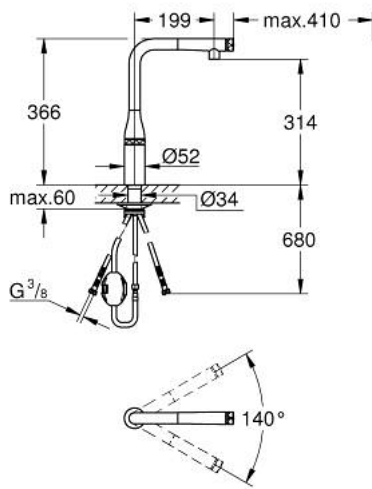

## 31 615 GL0 ESSENCE SMARTCONTROL SINK MIXER WITH SMARTCONTROL

### PRODUCT DESCRIPTION

- Colour: cool sunrise
- single hole installation
- GROHE LongLife finish
- Pull-Out spout for greater flexibility
- laminar spray
- material: metal
- MagneticDocking guarantees easy retraction and smooth docking of the spray head back to the starting position
- GROHE SmartControl - push for ON-OFF, turn for volume adjustment from minimum to full flow
- temperature adjustment by turning of mixing valve on body
- swivel tubular spout
- swivel area 140°
- protected against backflow
- flexible connection hoses
- 
- Protected Water Ways no contact of water with lead or nickel inside the tap
- maximum flow rate (at 3 bar): 10 l/min

### SPARE PARTS, julij 2018 – september 2020

- 1: Pull-Out spray (Spare part-nr. 48487GL0)
- 1.1: Dirt strainer (Spare part-nr. 0676800M)
- 1.2: Non-return valve (Spare part-nr. 08565000)
- 1.3: Flow control set (Spare part-nr. 48470000)
- 2: Shower hose (Spare part-nr. 48488000)
- 3: Shank fastening assembly (Spare part-nr. 48384000)
- 4: Support plate (Spare part-nr. 05334000)
- 5: Non-return valve (Spare part-nr. 45881000)
- 6: Dirt strainer (Spare part-nr. 0676800M)