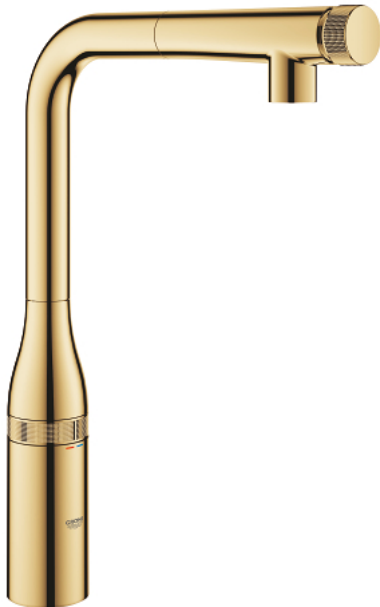

## 31 615 GL0 ESSENCE SMARTCONTROL SINK MIXER WITH SMARTCONTROL

### PRODUCT DESCRIPTION

- Colour: cool sunrise
- single hole installation
- GROHE LongLife finish
- Pull-Out spout for greater flexibility
- laminar spray
- material: metal
- MagneticDocking guarantees easy retraction and smooth docking of the spray head back to the starting position
- GROHE SmartControl - push for ON-OFF, turn for volume adjustment from minimum to full flow
- temperature adjustment by turning of mixing valve on body
- swivel tubular spout
- swivel area 140°
- protected against backflow
- flexible connection hoses
- 
- Protected Water Ways no contact of water with lead or nickel inside the tap
- maximum flow rate (at 3 bar): 10 l/min