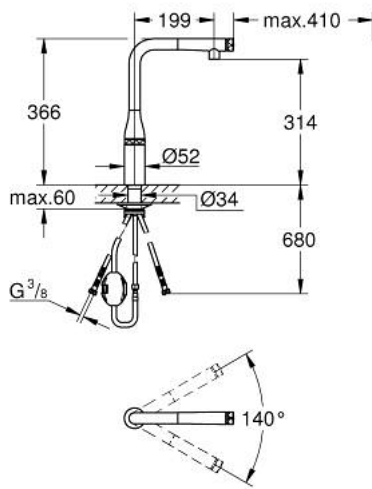

31 615 GN0 ESSENCE SMARTCONTROL SINK MIXER WITH SMARTCONTROL

PRODUCT DESCRIPTION

- Colour: brushed cool sunrise
- single hole installation
- GROHE LongLife finish
- Pull-Out spout for greater flexibility
- laminar spray
- material: metal
- MagneticDocking guarantees easy retraction and smooth docking of the spray head back to the starting position
- GROHE SmartControl - push for ON-OFF, turn for volume adjustment from minimum to full flow
- temperature adjustment by turning of mixing valve on body
- swivel tubular spout
- swivel area 140°
- protected against backflow
- flexible connection hoses
-
- Protected Water Ways no contact of water with lead or nickel inside the tap
- maximum flow rate (at 3 bar): 10 l/min

31 615 GN0 ESSENCE SMARTCONTROL SINK MIXER WITH SMARTCONTROL

SPARE PARTS, julij 2018 – september 2020

- 1: Pull-Out spray (Spare part-nr. 48487GN0)
- 1.1: Dirt strainer (Spare part-nr. 0676800M)
- 1.2: Non-return valve (Spare part-nr. 08565000)
- 1.3: Flow control set (Spare part-nr. 48470000)
- 2: Shower hose (Spare part-nr. 48488000)
- 3: Shank fastening assembly (Spare part-nr. 48384000)
- 4: Support plate (Spare part-nr. 05334000)
- 5: Non-return valve (Spare part-nr. 45881000)
- 6: Dirt strainer (Spare part-nr. 0676800M)