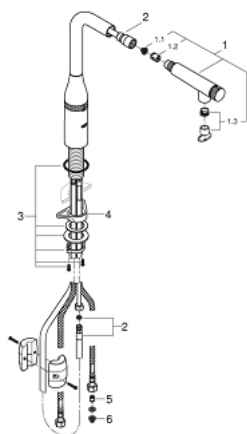

31 615 GN0 ESSENCE SMARTCONTROL SINK MIXER WITH SMARTCONTROL

PRODUCT DESCRIPTION

- Colour: brushed cool sunrise
- single hole installation
- GROHE LongLife finish
- Pull-Out spout for greater flexibility
- laminar spray
- material: metal
- MagneticDocking guarantees easy retraction and smooth docking of the spray head back to the starting position
- GROHE SmartControl - push for ON-OFF, turn for volume adjustment from minimum to full flow
- temperature adjustment by turning of mixing valve on body
- swivel tubular spout
- swivel area 140°
- protected against backflow
- flexible connection hoses
-
- Protected Water Ways no contact of water with lead or nickel inside the tap
- maximum flow rate (at 3 bar): 10 l/min

31 615 GN0 ESSENCE SMARTCONTROL SINK MIXER WITH SMARTCONTROL

SPARE PARTS, julij 2018 – september 2020

- 1: Pull-Out spray (Spare part-nr. 48487GN0)
- 1.1: Dirt strainer (Spare part-nr. 0676800M)
- 1.2: Non-return valve (Spare part-nr. 08565000)
- 1.3: Flow control set (Spare part-nr. 48470000)
- 2: Shower hose (Spare part-nr. 48488000)
- 3: Shank fastening assembly (Spare part-nr. 48384000)
- 4: Support plate (Spare part-nr. 05334000)
- 5: Non-return valve (Spare part-nr. 45881000)
- 6: Dirt strainer (Spare part-nr. 0676800M)