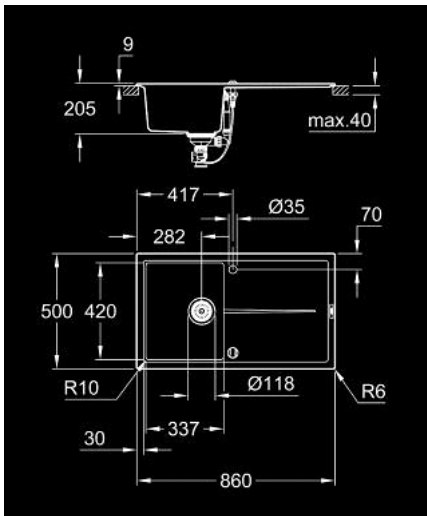

31 640 AP0 K400 COMPOSITE SINK WITH DRAINER

PRODUCT DESCRIPTION

- Colour: granite black
- model: K400 50-C 86/50 1.0 rev
- mounting type: top mount
- material: quartz composite
- GROHE Whisper
- min. cabinet size: 500 mm
- dimensions: 860 x 500 mm
- 1 bowl: 337 x 420 x 205 mm
- outer radius: R6, inner bowl radius: R10
- GROHE FastFixation installation system
- sink mountable left or right
- cut-out: 840 x 480 mm
- drainer: automatic waste fitting
- accessories included: automatic waste fitting with rotary handle, waste kit, basket strainer waste, mounting set
- optional push to open excenter (40 986 SD0)
- amount of fasteners included (top mount): 10
- heat resistant up to 180° C

31 640 AP0 **K400 COMPOSITE SINK WITH DRAINER**

SPARE PARTS, julij 2018 – now

1: Plug (Spare part-nr. 42588SD0)

2: Turning handle (Spare part-nr. 42587SD0)