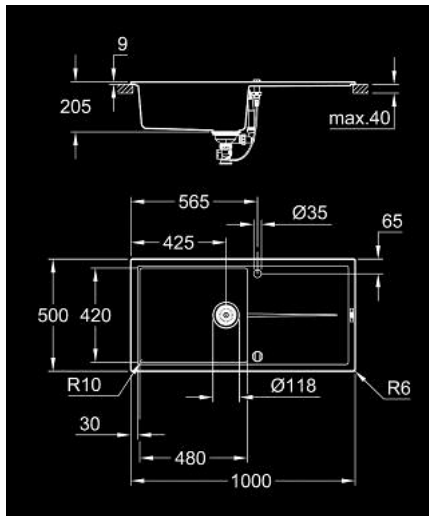

31 641 AP0 K400 COMPOSITE SINK WITH DRAINER

PRODUCT DESCRIPTION

- Colour: granite black
- model: K400 60-C 100/50 1.0 rev
- mounting type: top mount
- material: quartz composite
- GROHE Whisper
- min. cabinet size: 600 mm
- dimensions: 1000 x 500 mm
- 1 bowl: 480 x 420 x 205 mm
- outer radius: R6, inner bowl radius: R10
- GROHE FastFixation installation system
- sink mountable left or right
- cut-out: 980 x 480 mm
- drainer: automatic waste fitting
- accessories included: automatic waste fitting with rotary handle, waste kit, basket strainer waste, mounting set
- optional push to open excenter (40 986 SD0)
- amount of fasteners included (top mount): 12
- heat resistant up to 180° C

31 641 AP0 K400 COMPOSITE SINK WITH DRAINER

SPARE PARTS, maj 2022 – now

1: Plug (Spare part-nr. 42588SD1)

2: Siphon (Spare part-nr. 42617000)

3: Cover element (Spare part-nr. 42590SD1)

4: Turning handle (Spare part-nr. 42587SD0)