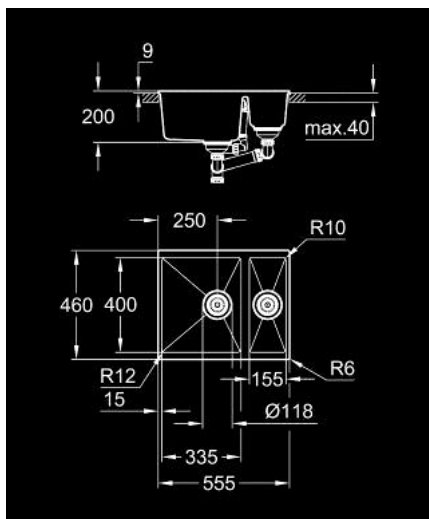

31 648 AP0 K500 COMPOSITE SINK

PRODUCT DESCRIPTION

- Colour: granite black
- model: K500 60-C 55.5/46 1.5 rev
- mounting type: top mount or undermount
- material: quartz composite
- GROHE Whisper
- min. cabinet size: 600 mm
- dimensions: 555 x 460 mm
- 1 bowl: 335 x 400 x 200 mm
- 0.5 bowl: 155 x 400 x 140 mm
- outer radius: R6, inner bowl radius: big bowl R12, small bowl R10
- GROHE FastFixation installation system
- sink mountable left or right
- cut-out (top mount): 545 x 444 mm
- cut-out (undermount): 525 x 400 mm
- drainer: Ø 3.5"/90 mm basket strainer waste
- accessories included: waste kit, basket strainer waste, mounting set
- mounting with silicone (top mount)
- optional push to open excenter (40 986 SD0)
- amount of fasteners included (undermount): 8
- heat resistant up to 180° C

31 648 AP0 K500 COMPOSITE SINK

SPARE PARTS, maj 2022 – now

1: Plug (Spare part-nr. 42588SD1)

2: Siphon (Spare part-nr. 42618000)

3: Cover element (Spare part-nr. 42590SD1)

4: Plug (Spare part-nr. 42589SD1)