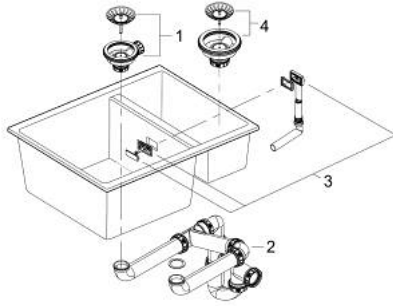

31 648 AP0 K500 COMPOSITE SINK

PRODUCT DESCRIPTION

- Colour: granite black
- model: K500 60-C 55.5/46 1.5 rev
- mounting type: top mount or undermount
- material: quartz composite
- GROHE Whisper
- min. cabinet size: 600 mm
- dimensions: 555 x 460 mm
- 1 bowl: 335 x 400 x 200 mm
- 0.5 bowl: 155 x 400 x 140 mm
- outer radius: R6, inner bowl radius: big bowl R12, small bowl R10
- GROHE FastFixation installation system
- sink mountable left or right
- cut-out (top mount): 545 x 444 mm
- cut-out (undermount): 525 x 400 mm
- drainer: Ø 3.5"/90 mm basket strainer waste
- accessories included: waste kit, basket strainer waste, mounting set
- mounting with silicone (top mount)
- optional push to open excenter (40 986 SD0)
- amount of fasteners included (undermount): 8
- heat resistant up to 180° C

31 648 AP0 K500 COMPOSITE SINK

SPARE PARTS, maj 2022 – now

1: Plug (Spare part-nr. 42588SD1)

2: Siphon (Spare part-nr. 42618000)

3: Cover element (Spare part-nr. 42590SD1)

4: Plug (Spare part-nr. 42589SD1)