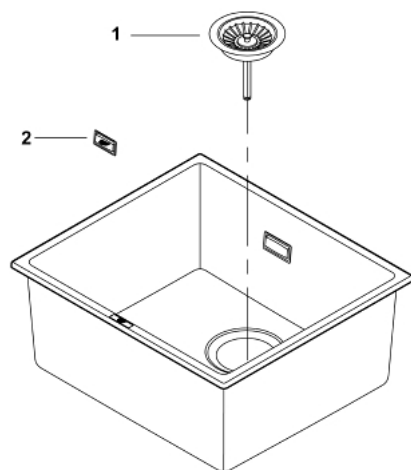

31 653 AP0 K700U COMPOSITE SINK

SPARE PARTS, julij 2018 – now

1: Plug (Spare part-nr. 42589SD0)

2: Cover element (Spare part-nr. 42590SD0)