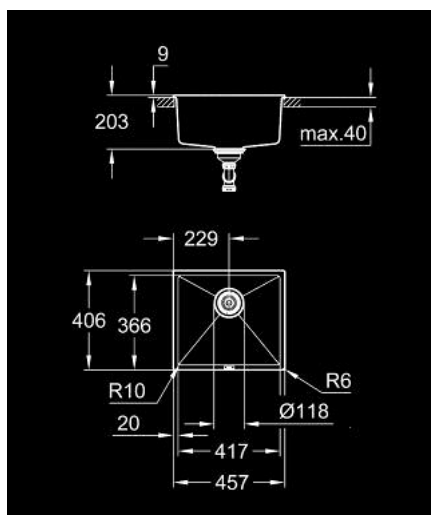

### PRODUCT DESCRIPTION

- Colour: granite black
- model: K700U 50-C 45.7/40.6 1.0
- mounting type: top mount or undermount
- material: quartz composite
- GROHE Whisper
- min. cabinet size: 500 mm
- dimensions: 457 x 406 mm
- 1 bowl: 417 x 366 x 203 mm
- outer radius: R6, inner bowl radius: R10
- GROHE FastFixation installation system
- cut-out (top mount): 442 x 391 mm
- cut-out (undermount): 417 x 366 mm
- drainer: Ø 3.5"/90 mm basket strainer waste
- accessories included: waste kit, basket strainer waste, mounting set
- mounting with silicone (top mount)
- optional push to open excenter (40 986 SD0)
- amount of fasteners included (undermount): 8
- heat resistant up to 180° C