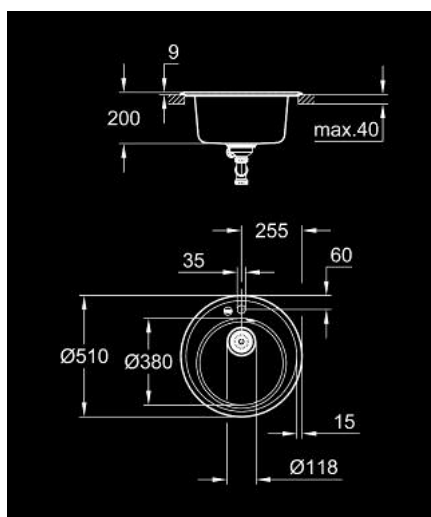

31 656 AP0 K200 COMPOSITE SINK

PRODUCT DESCRIPTION

- Colour: granite black
- model: K200 50-C 51 1.0
- mounting type: top mount
- material: quartz composite
- GROHE Whisper
- min. cabinet size: 500 mm
- dimensions: Ø 510 mm
- 1 bowl: Ø 380 x 200 mm
- inner bowl radius: Ø 380
- GROHE FastFixation installation system
- cut-out: Ø 490 mm
- drainer: automatic waste fitting
- accessories included: waste kit, basket strainer waste, mounting set
- optional push to open excenter (40 986 SD0)
- amount of fasteners included (top mount): 3
- heat resistant up to 180° C

31 656 AP0 K200 COMPOSITE SINK

SPARE PARTS, maj 2022 – now

1: Plug (Spare part-nr. 42589SD1)

2: Siphon (Spare part-nr. 42616000)

3: Cover element (Spare part-nr. 42621SD0)