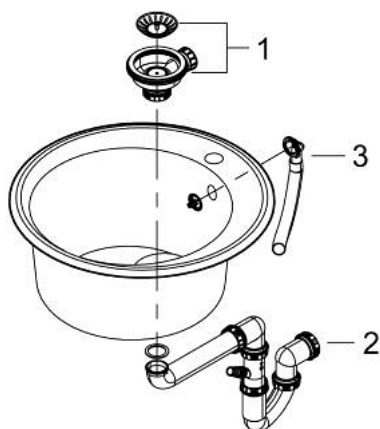

31 656 AP0 K200 COMPOSITE SINK

PRODUCT DESCRIPTION

- Colour: granite black
- model: K200 50-C 51 1.0
- mounting type: top mount
- material: quartz composite
- GROHE Whisper
- min. cabinet size: 500 mm
- dimensions: Ø 510 mm
- 1 bowl: Ø 380 x 200 mm
- inner bowl radius: Ø 380
- GROHE FastFixation installation system
- cut-out: Ø 490 mm
- drainer: automatic waste fitting
- accessories included: waste kit, basket strainer waste, mounting set
- optional push to open excenter (40 986 SD0)
- amount of fasteners included (top mount): 3
- heat resistant up to 180° C

31 656 AP0 K200 COMPOSITE SINK

SPARE PARTS, maj 2022 – now

1: Plug (Spare part-nr. 42589SD1)

2: Siphon (Spare part-nr. 42616000)

3: Cover element (Spare part-nr. 42621SD0)