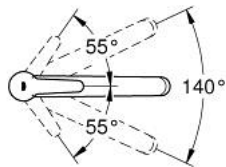

31 680 000 **BAUECO SINGLE-LEVER SINK MIXER 1/2"**

**PRODUCT DESCRIPTION**

- Colour: chrome
- low spout
- single hole installation
- GROHE LongLife finish
- GROHE SmoothControl 35 mm ceramic cartridge
- Protected Water Ways no contact of water with lead or nickel inside the tap
- swivel tubular spout
- swivel area 140°
- Easy Release Aerator for tool free replacement
- flexible connection hoses
- 
- maximum flow rate (at 3 bar): 10.5 l/min
- min. recommended pressure 1.0 bar