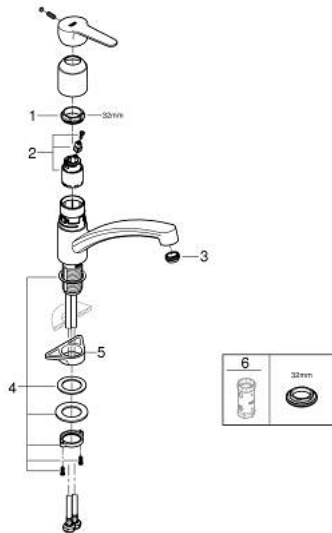

31 680 000 **BAUECO SINGLE-LEVER SINK MIXER 1/2"**

**PRODUCT DESCRIPTION**

- Colour: chrome
- low spout
- single hole installation
- GROHE LongLife finish
- GROHE SmoothControl 35 mm ceramic cartridge
- Protected Water Ways no contact of water with lead or nickel inside the tap
- swivel tubular spout
- swivel area 140°
- Easy Release Aerator for tool free replacement
- flexible connection hoses
- 
- maximum flow rate (at 3 bar): 10.5 l/min
- min. recommended pressure 1.0 bar

## 31 680 000 BAUECO SINGLE-LEVER SINK MIXER 1/2"

### SPARE PARTS, avgust 2022 – now

- 1: Screw ring (Spare part-nr. 46815000)
- 2: Cartridge (Spare part-nr. 46374000)
- 3: Flow straightener (Spare part-nr. 48264000)
- 4: Shank fastening assembly (Spare part-nr. 48384000)
- 5: Support plate (Spare part-nr. 05334000)
- 6: Socket spanner (Spare part-nr. 19332000)\*