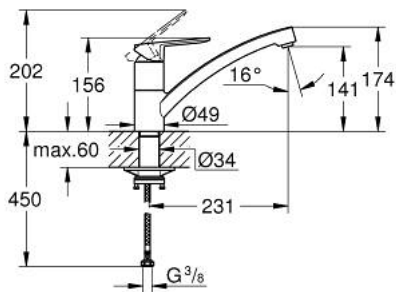

31 680 000 **BAUECO SINGLE-LEVER SINK MIXER 1/2"**

**PRODUCT DESCRIPTION**

- Colour: chrome
- low spout
- single hole installation
- GROHE LongLife finish
- GROHE SmoothControl 35 mm ceramic cartridge
- Protected Water Ways no contact of water with lead or nickel inside the tap
- swivel tubular spout
- swivel area 140°
- Easy Release Aerator for tool free replacement
- flexible connection hoses
- 
- maximum flow rate (at 3 bar): 10.5 l/min
- min. recommended pressure 1.0 bar

## 31 680 000 BAUECO SINGLE-LEVER SINK MIXER 1/2"

### SPARE PARTS, avgust 2022 – now

- 1: Screw ring (Spare part-nr. 46815000)
- 2: Cartridge (Spare part-nr. 46374000)
- 3: Flow straightener (Spare part-nr. 48264000)
- 4: Shank fastening assembly (Spare part-nr. 48384000)
- 5: Support plate (Spare part-nr. 05334000)
- 6: Socket spanner (Spare part-nr. 19332000)\*