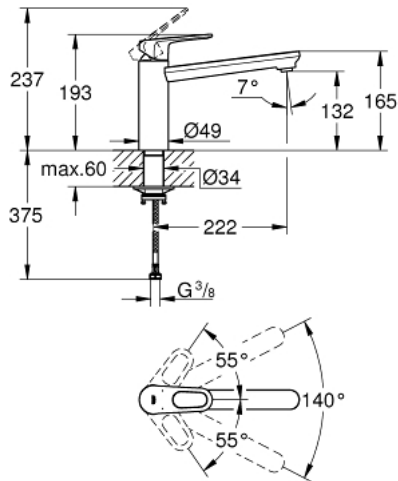

31 688 000 **GROHE BAUFLOW SINGLE-LEVER SINK MIXER 1/2"**

PRODUCT DESCRIPTION

- Colour: chrome
- medium spout
- single hole installation
- GROHE LongLife finish
- GROHE SmoothControl 35 mm ceramic cartridge
- Protected Water Ways no contact of water with lead or nickel inside the tap
- swivel tubular spout
- swivel area 140°
- Easy Release Aerator for tool free replacement
- flexible connection hoses
-

31 688 000 GROHE BAUFLOW SINGLE-LEVER SINK MIXER 1/2"

SPARE PARTS, junij 2020 – now

1: Cartridge (Spare part-nr. 46374000)

2: Flow straightener (Spare part-nr. 48264000)

3: Mounting set (Spare part-nr. 48477000)

4: Shank fastening assembly (Spare part-nr. 48384000)*

5: Socket spanner (Spare part-nr. 19332000)*

* Optional accessories