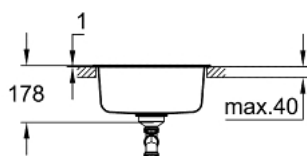

### PRODUCT DESCRIPTION

- Colour: stainless steel
- model: K200 50-S Ø 44 1.0
- mounting type: top mount
- material: stainless steel AISI 304 (V2A)
- GROHE Whisper
- min. cabinet size: 500 mm
- dimensions: Ø 440 mm
- 1 bowl: Ø 390 mm
- inner bowl radius: Ø 390
- GROHE FastFixation rapid installation system
- cut-out: Ø 422 mm
- drainer: Ø 3.5"/90 mm basket strainer waste
- accessories included: waste kit, basket strainer waste, mounting set
- amount of fasteners included (top mount): 5

## 31 720 SD0 K200 STAINLESS STEEL SINK

**SPARE PARTS**, julij 2021 – now

1: Plug (Spare part-nr. 42589SD1)

2: Cover element (Spare part-nr. 42621SD0)