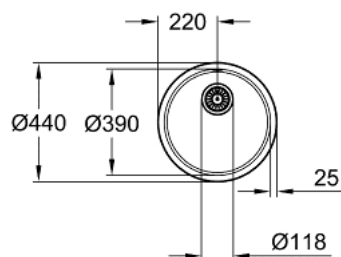

### PRODUCT DESCRIPTION

- Colour: stainless steel
- model: K200 50-S Ø 44 1.0
- mounting type: top mount
- material: stainless steel AISI 304 (V2A)
- GROHE Whisper
- min. cabinet size: 500 mm
- dimensions: Ø 440 mm
- 1 bowl: Ø 390 mm
- inner bowl radius: Ø 390
- GROHE FastFixation rapid installation system
- cut-out: Ø 422 mm
- drainer: Ø 3.5"/90 mm basket strainer waste
- accessories included: waste kit, basket strainer waste, mounting set
- amount of fasteners included (top mount): 5

## 31 720 SD0 K200 STAINLESS STEEL SINK

**SPARE PARTS**, julij 2021 – now

1: Plug (Spare part-nr. 42589SD1)

2: Cover element (Spare part-nr. 42621SD0)