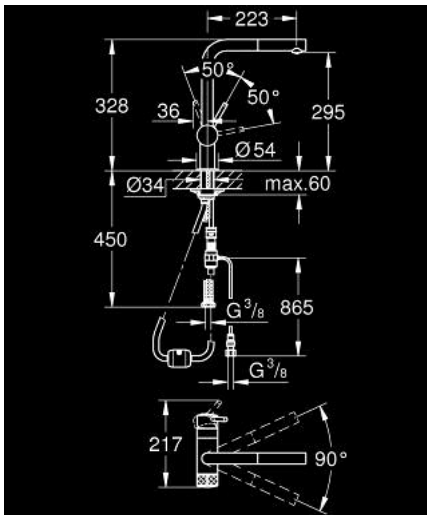

31 721 000 GROHE BLUE PURE MINTA SINGLE-LEVER SINK MIXER WITH FILTER FUNCTION

PRODUCT DESCRIPTION

- Colour: chrome
- single hole installation
- L-spout
- mousseur spray
- Pull-Out spout for greater flexibility
- separate handle for filtered water
- headpart 1/2"
- GROHE LongLife finish
- GROHE SilkMove 46 mm ceramic cartridge
- swivel tubular spout
- swivel area 90°
- separate inner water ways for filtered and non-filtered water
- flexible connection hoses
- includes sink mixers only
- can be combined with filter set 40 438 001

31 721 000 GROHE BLUE PURE MINTA SINGLE-LEVER SINK MIXER WITH FILTER FUNCTION

SPARE PARTS, oktober 2018 – now

- 1: Lever (Spare part-nr. 46015000)
- 2: Cap (Spare part-nr. 46025000)
- 3: Cartridge (Spare part-nr. 46048000)
- 4: Ceramic headpart 1/2" (Spare part-nr. 48509000)
- 5: Pull-Out spray (Spare part-nr. 46999000)
- 5.1: Mousseur GROHE Blue L spout (Spare part-nr. 48194000)
- 6: Hose for pull-out shower (Spare part-nr. 48378000)
- 7: Shank mounting kit (Spare part-nr. 46345000)
- 8: Support plate (Spare part-nr. 05334000)
- 9: Quick coupling (Spare part-nr. 46315000)
- 10: Temperature limiter (Spare part-nr. 46375000)*