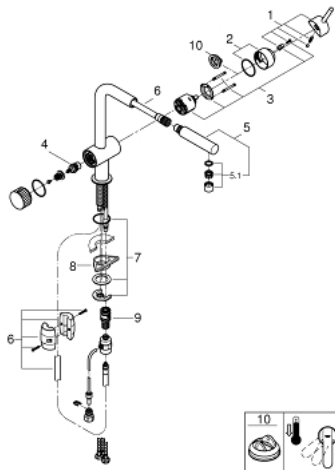

31 721 000 GROHE BLUE PURE MINTA SINGLE-LEVER SINK MIXER WITH FILTER FUNCTION

PRODUCT DESCRIPTION

- Colour: chrome
- single hole installation
- L-spout
- mousseur spray
- Pull-Out spout for greater flexibility
- separate handle for filtered water
- headpart 1/2"
- GROHE LongLife finish
- GROHE SilkMove 46 mm ceramic cartridge
- swivel tubular spout
- swivel area 90°
- separate inner water ways for filtered and non-filtered water
- flexible connection hoses
- includes sink mixers only
- can be combined with filter set 40 438 001

31 721 000 GROHE BLUE PURE MINTA SINGLE-LEVER SINK MIXER WITH FILTER FUNCTION

SPARE PARTS, oktober 2018 – now

- 1: Lever (Spare part-nr. 46015000)
- 2: Cap (Spare part-nr. 46025000)
- 3: Cartridge (Spare part-nr. 46048000)
- 4: Ceramic headpart 1/2" (Spare part-nr. 48509000)
- 5: Pull-Out spray (Spare part-nr. 46999000)
- 5.1: Mousseur GROHE Blue L spout (Spare part-nr. 48194000)
- 6: Hose for pull-out shower (Spare part-nr. 48378000)
- 7: Shank mounting kit (Spare part-nr. 46345000)
- 8: Support plate (Spare part-nr. 05334000)
- 9: Quick coupling (Spare part-nr. 46315000)
- 10: Temperature limiter (Spare part-nr. 46375000)*