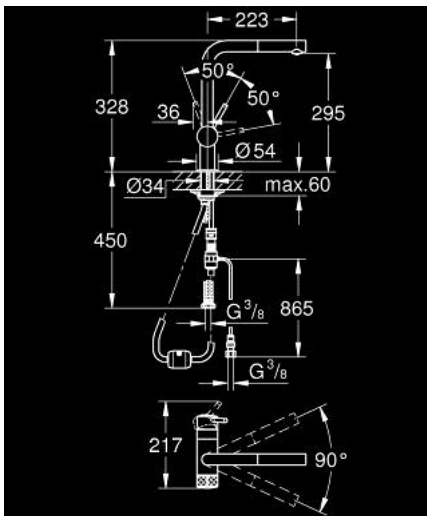

31 721 DC0 GROHE BLUE PURE MINTA SINGLE-LEVER SINK MIXER WITH FILTER FUNCTION

PRODUCT DESCRIPTION

- Colour: supersteel
- single hole installation
- L-spout
- mousseur spray
- Pull-Out spout for greater flexibility
- separate handle for filtered water
- headpart 1/2"
- GROHE LongLife finish
- GROHE SilkMove 46 mm ceramic cartridge
- swivel tubular spout
- swivel area 90°
- separate inner water ways for filtered and non-filtered water
- flexible connection hoses
- includes sink mixers only
- can be combined with filter set 40 438 001

31 721 DC0 GROHE BLUE PURE MINTA SINGLE-LEVER SINK MIXER WITH FILTER FUNCTION

SPARE PARTS, oktober 2018 – now

- 1: Lever (Spare part-nr. 46015DC0)
- 2: Cap (Spare part-nr. 46025DC0)
- 3: Cartridge (Spare part-nr. 46048000)
- 4: Ceramic headpart 1/2" (Spare part-nr. 48509000)
- 5: Pull-Out spray (Spare part-nr. 46999DC0)
- 5.1: Mousseur GROHE Blue L spout (Spare part-nr. 48194DC0)
- 6: Hose for pull-out shower (Spare part-nr. 48378000)
- 7: Shank mounting kit (Spare part-nr. 46345000)
- 8: Support plate (Spare part-nr. 05334000)
- 9: Quick coupling (Spare part-nr. 46315000)
- 10: Temperature limiter (Spare part-nr. 46375000)*