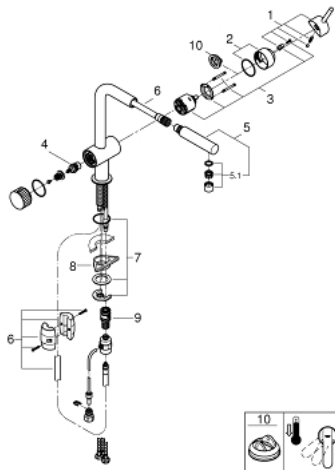

31 721 DC0 GROHE BLUE PURE MINTA SINGLE-LEVER SINK MIXER WITH FILTER FUNCTION

PRODUCT DESCRIPTION

- Colour: supersteel
- single hole installation
- L-spout
- mousseur spray
- Pull-Out spout for greater flexibility
- separate handle for filtered water
- headpart 1/2"
- GROHE LongLife finish
- GROHE SilkMove 46 mm ceramic cartridge
- swivel tubular spout
- swivel area 90°
- separate inner water ways for filtered and non-filtered water
- flexible connection hoses
- includes sink mixers only
- can be combined with filter set 40 438 001

31 721 DC0 GROHE BLUE PURE MINTA SINGLE-LEVER SINK MIXER WITH FILTER FUNCTION

SPARE PARTS, oktober 2018 – now

- 1: Lever (Spare part-nr. 46015DC0)
- 2: Cap (Spare part-nr. 46025DC0)
- 3: Cartridge (Spare part-nr. 46048000)
- 4: Ceramic headpart 1/2" (Spare part-nr. 48509000)
- 5: Pull-Out spray (Spare part-nr. 46999DC0)
- 5.1: Mousseur GROHE Blue L spout (Spare part-nr. 48194DC0)
- 6: Hose for pull-out shower (Spare part-nr. 48378000)
- 7: Shank mounting kit (Spare part-nr. 46345000)
- 8: Support plate (Spare part-nr. 05334000)
- 9: Quick coupling (Spare part-nr. 46315000)
- 10: Temperature limiter (Spare part-nr. 46375000)*