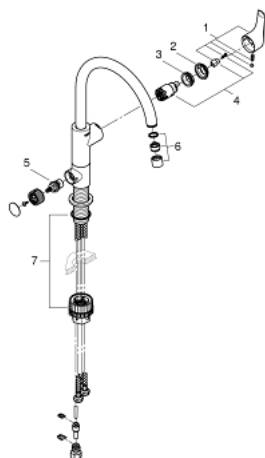

31 722 000 GROHE BLUE PURE EUROSMART SINGLE-LEVER SINK MIXER WITH FILTER FUNCTION

PRODUCT DESCRIPTION

- Colour: chrome
- single hole installation
- C-spout
- separate handle for filtered water
- headpart 1/2"
- GROHE LongLife finish
- GROHE SilkMove 28 mm ceramic cartridge
- swivel tubular spout, swivel area 150°
- separate inner water ways for filtered and non-filtered water
- flexible connection hoses
- includes sink mixers only
- can be combined with filter set 40 438 001

31 722 000 GROHE BLUE PURE EUROSMART SINGLE-LEVER SINK MIXER WITH FILTER FUNCTION

SPARE PARTS, junij 2020 – now

- 1: Lever (Spare part-nr. 46900000)
- 2: Cap (Spare part-nr. 46581000)
- 3: Fitting ring (Spare part-nr. 07419000)
- 4: Cartridge (Spare part-nr. 46963000)
- 5: Ceramic headpart 1/2" (Spare part-nr. 48509000)
- 6: Mousseur GROHE Blue L spout (Spare part-nr. 48194000)
- 7: Mounting set (Spare part-nr. 48477000)