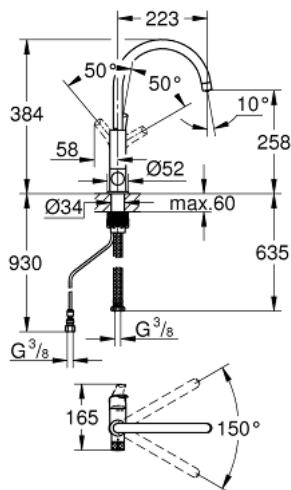

31 722 000 GROHE BLUE PURE EUROSMART SINGLE-LEVER SINK MIXER WITH FILTER FUNCTION

PRODUCT DESCRIPTION

- Colour: chrome
- single hole installation
- C-spout
- separate handle for filtered water
- headpart 1/2"
- GROHE LongLife finish
- GROHE SilkMove 28 mm ceramic cartridge
- swivel tubular spout, swivel area 150°
- separate inner water ways for filtered and non-filtered water
- flexible connection hoses
- includes sink mixers only
- can be combined with filter set 40 438 001

31 722 000 GROHE BLUE PURE EUROSMART SINGLE-LEVER SINK MIXER WITH FILTER FUNCTION

SPARE PARTS, junij 2020 – now

- 1: Lever (Spare part-nr. 46900000)
- 2: Cap (Spare part-nr. 46581000)
- 3: Fitting ring (Spare part-nr. 07419000)
- 4: Cartridge (Spare part-nr. 46963000)
- 5: Ceramic headpart 1/2" (Spare part-nr. 48509000)
- 6: Mousseur GROHE Blue L spout (Spare part-nr. 48194000)
- 7: Mounting set (Spare part-nr. 48477000)