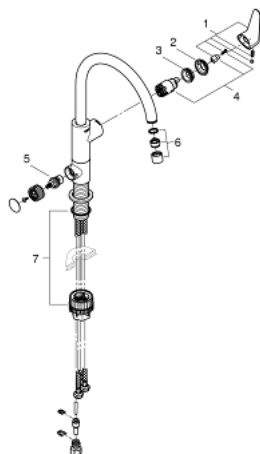

31 723 000 GROHE BLUE PURE BAUCURVE SINGLE-LEVER SINK MIXER WITH FILTER FUNCTION

PRODUCT DESCRIPTION

- Colour: chrome
- single hole installation
- C-spout
- separate handle for filtered water
- headpart 1/2"
- GROHE LongLife finish
- GROHE SilkMove 28 mm ceramic cartridge
- swivel tubular spout, swivel area 150°
- separate inner water ways for filtered and non-filtered water
- flexible connection hoses
- includes sink mixers only
- can be combined with filter set 40 438 001

31 723 000 GROHE BLUE PURE BAUCURVE SINGLE-LEVER SINK MIXER WITH FILTER FUNCTION

SPARE PARTS, junij 2020 – now

- 1: Lever (Spare part-nr. 48510000)
- 2: Cap (Spare part-nr. 46581000)
- 3: Fitting ring (Spare part-nr. 07419000)
- 4: Cartridge (Spare part-nr. 46963000)
- 5: Ceramic headpart 1/2" (Spare part-nr. 48509000)
- 6: Mousseur GROHE Blue L spout (Spare part-nr. 48194000)
- 7: Mounting set (Spare part-nr. 48477000)