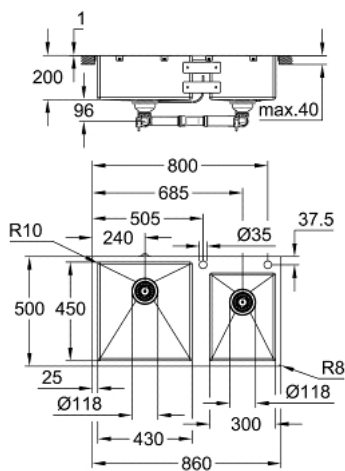

## 31 855 SD0 K800 STAINLESS STEEL SINK

### PRODUCT DESCRIPTION

- Colour: stainless steel
- model: K800 90-S 86/50 2.0 lh
- mounting type: top mount or flush mount
- material: stainless steel AISI 304 (V2A)
- material thickness: 1 mm
- GROHE LongLife finish
- finish: satin finish
- GROHE Whisper
- min. cabinet size: 900 mm
- dimensions: 860 x 500 mm
- 1 bowl: 430 x 450 x 200 mm
- 2 bowl: 300 x 401 x 200 mm
- GROHE FastFixation installation system
- cut-out (top mount): 845 x 485 mm (R3)
- cut-out (flush mount): 845 x 485 mm (R3) (top step outer size: -861 x 501 -R8 deep -3.5 mm)
- drainer: Ø 3.5"/90 mm basket strainer waste
- accessories included: waste kit, basket strainer waste, mounting set
- amount of fasteners included (top mount): 12