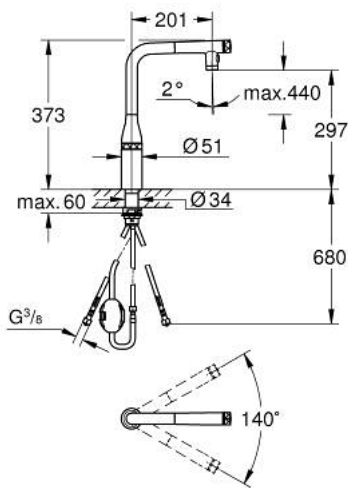

## 31 892 000 ESSENCE SMARTCONTROL SINK MIXER WITH SMARTCONTROL

### PRODUCT DESCRIPTION

- Colour: chrome
- single hole installation
- GROHE LongLife finish
- Dual Spray - switch between laminar spray and shower jet
- Pull-Out spout for greater flexibility
- material: metal
- MagneticDocking guarantees easy retraction and smooth docking of the spray head back to the starting position
- GROHE SmartControl - push for ON-OFF, turn for volume adjustment from minimum to full flow
- temperature adjustment by turning of mixing valve on body
- swivel tubular spout
- swivel area 140°
- protected against backflow
- flexible connection hoses
- 
- Protected Water Ways no contact of water with lead or nickel inside the tap
- maximum flow rate (at 3 bar): 10 l/min